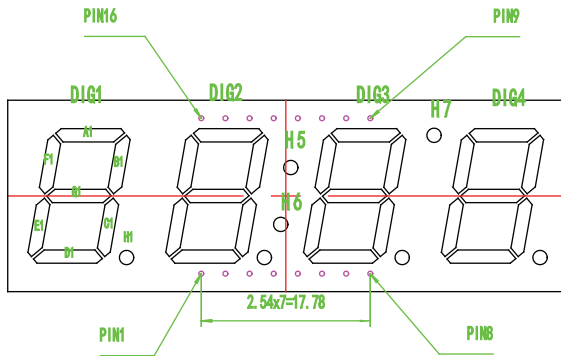

LB5820LWH3B

CODE L

WHITE

Common Cathode