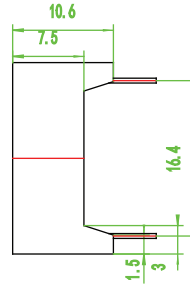

LB5820LWH3B

CODE L

WHITE

Common Cathode