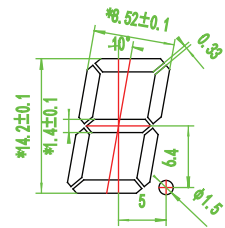

LB5820LWH3B

CODE L

WHITE

Common Cathode