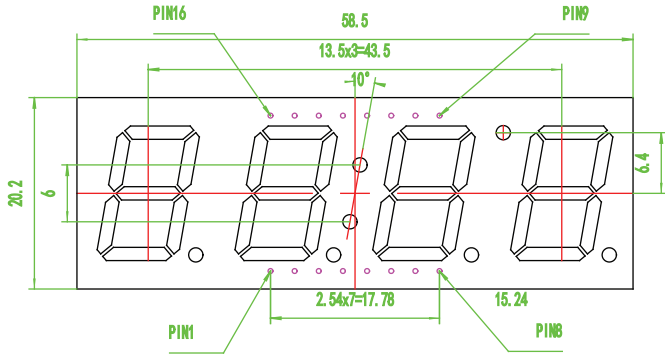

LB5820LWH3B

CODE L

WHITE

Common Cathode