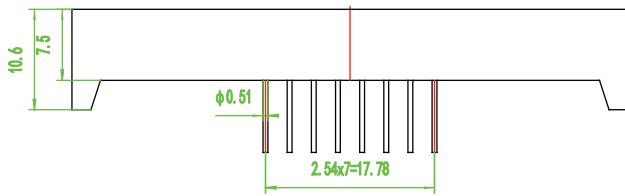

LB5820LWH3B

CODE L

WHITE

Common Cathode