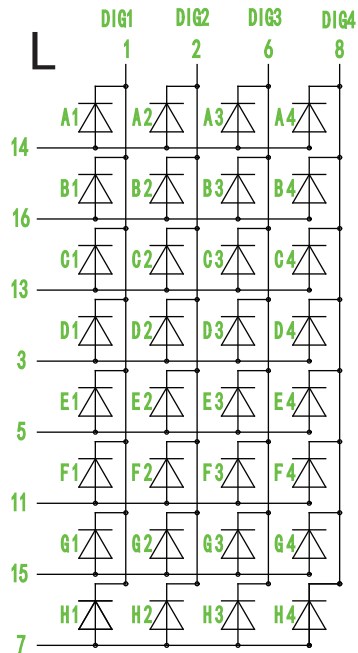

LB5820LWH3B

CODE L

WHITE

Common Cathode