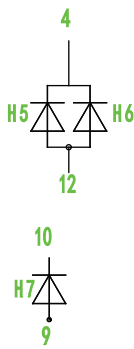

LB5820LWH3B

CODE L

WHITE

Common Cathode