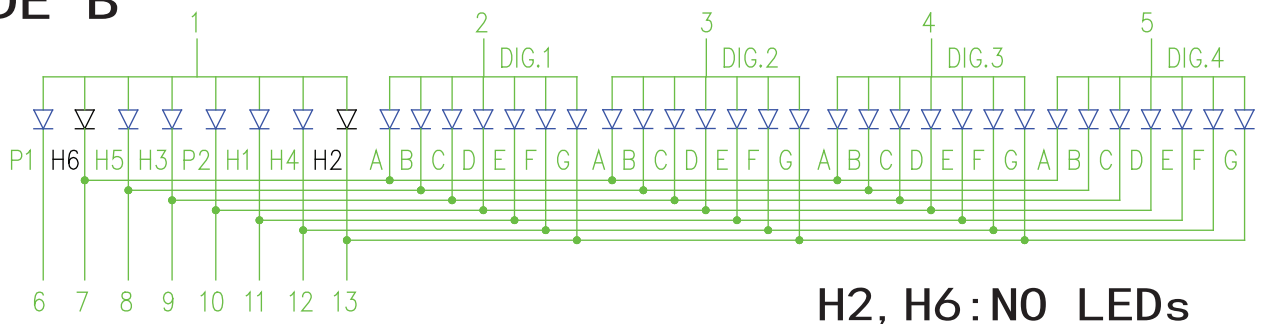

LB40381BWH-3S-D 2022-08-03

CODE B

H2, H6: NO LEDs