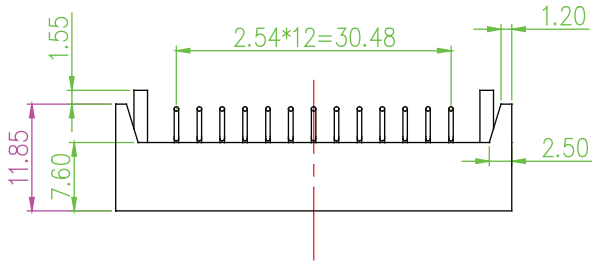

LB40381BWH-3S-D 2022-08-03

CODE B

H2, H6: NO LEDs