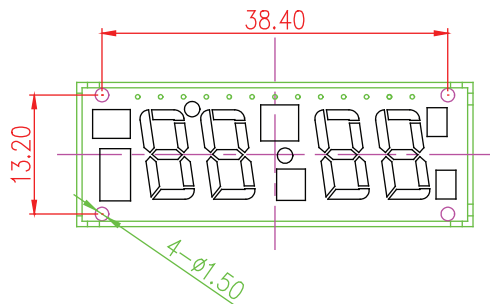

LB40381BWH-3S-D 2022-08-03

CODE B

H2, H6: NO LEDs