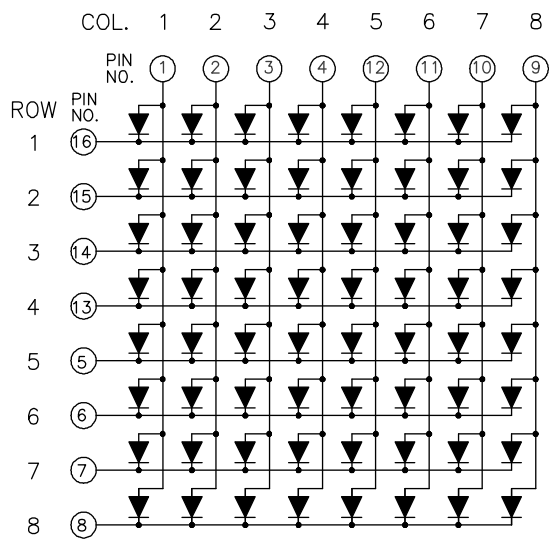

# LB03885-D-A (M12088C/D) 2019-07-23

## CODE D

Row Cathode Column Anode

## CODE A

Row Anode Column Cathode