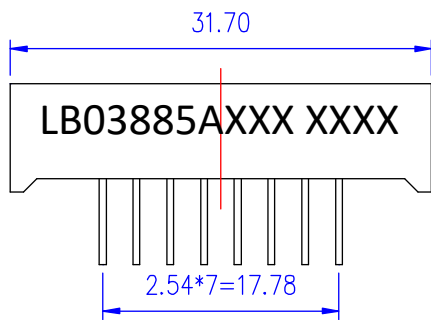

# LB03885-D-A (M12088C/D) 2019-07-23

## CODE D

Row Cathode Column Anode

## CODE A

Row Anode Column Cathode