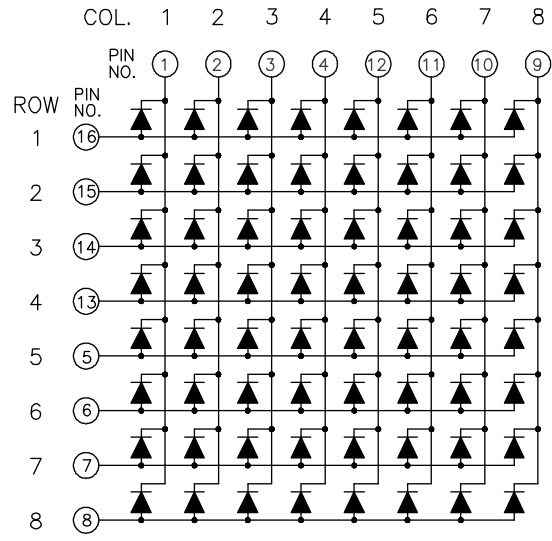

# LB03885-D-A (M12088C/D) 2019-07-23

## CODE D

Row Cathode Column Anode

## CODE A

Row Anode Column Cathode