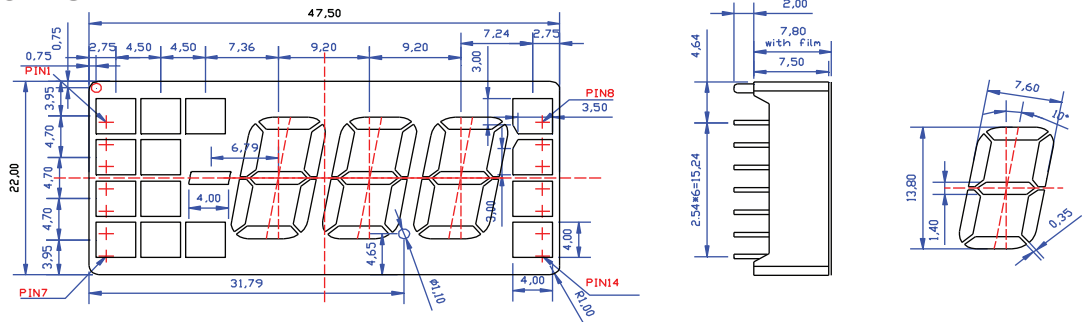

LB30542 IRJ1S-T2

Bottom View A
10:1

PIN 1, 2, 13, 14: NO PIN