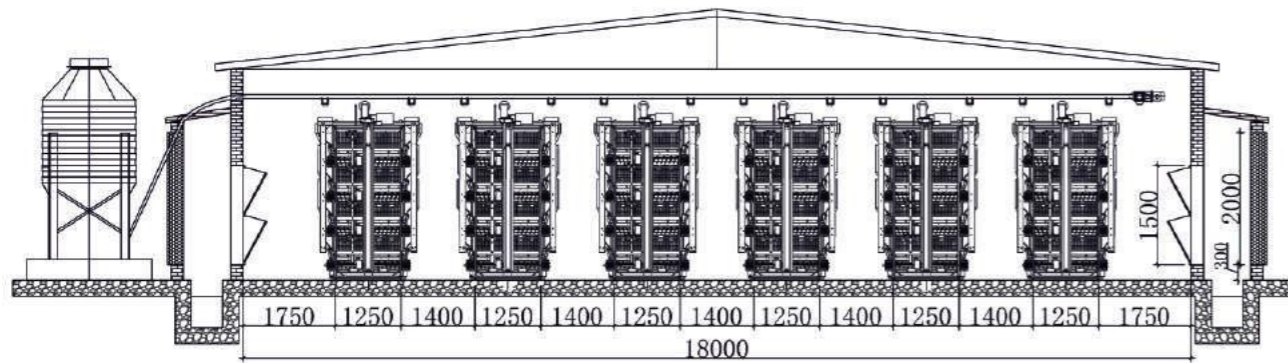

**PULLET CAGE**

---

**FOR DAY OLD BIRD**

**H TYPE CHICKEN CAGE**

**PRODUCT INTRODUCTION:**

H type pullet chicken cage is mainly used for layer bird from day old to 120 days, it meet the basic requirement for pullet bird and provide secure environment for the pullet bird. Therefore it can reduce the mortality for the pullet birds and raise productivity.

**FEATURES:**

1. It is adopted hot-dip galvanizing material with Q235 material, prove the wire mesh from rusting, can be used for 15-20 years;
2. Adjustable feeding board and water system with the growing of the pullet;
3. Special design cage dimension, enhance the health of the pullet;
4. Bottom mesh to make sure the bird move freely and provide better environment.

<b>MODEL</b>	<b>H-192-4</b>
<b>TIER</b>	4
<b>DOOR</b>	1
<b>BIRD/CAGE (PCS)</b>	24
<b>BIRDS/SET (PCS)</b>	192
<b>SPACE/BIRD (Cm2)</b>	666
<b>CAGE SIZE (MM)</b>	1200*1350*250mm

Auto feeding system ▶

Lighting system and  
Doser equipment

Special design pullet cage  
to provide health growing  
environment

Adjustable water line