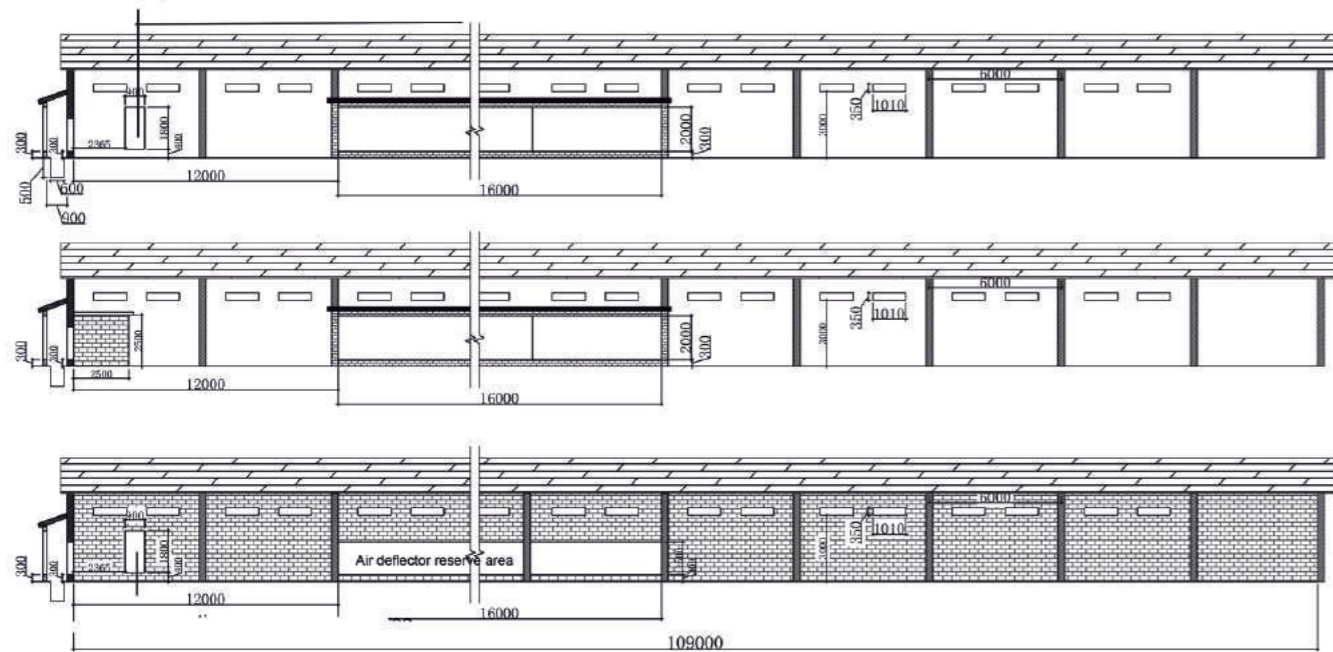

**PULLET CAGE**

---

**FOR DAY OLD BIRD**

**H TYPE CHICKEN CAGE**

**PRODUCT INTRODUCTION:**

H type pullet chicken cage is mainly used for layer bird from day old to 120 days, it meet the basic requirement for pullet bird and provide secure environment for the pullet bird. Therefore it can reduce the mortality for the pullet birds and raise productivity.

**FEATURES:**

1. It is adopted hot-dip galvanizing material with Q235 material, prove the wire mesh from rusting, can be used for 15-20 years;
2. Adjustable feeding board and water system with the growing of the pullet;
3. Special design cage dimension, enhance the health of the pullet;
4. Bottom mesh to make sure the bird move freely and provide better environment.

<b>MODEL</b>	<b>H-192-4</b>
<b>TIER</b>	4
<b>DOOR</b>	1
<b>BIRD/CAGE (PCS)</b>	24
<b>BIRDS/SET (PCS)</b>	192
<b>SPACE/BIRD (Cm2)</b>	666
<b>CAGE SIZE (MM)</b>	1200*1350*250mm

Auto feeding system ▶

Lighting system and  
Doser equipment

Special design pullet cage  
to provide health growing  
environment

Adjustable water line