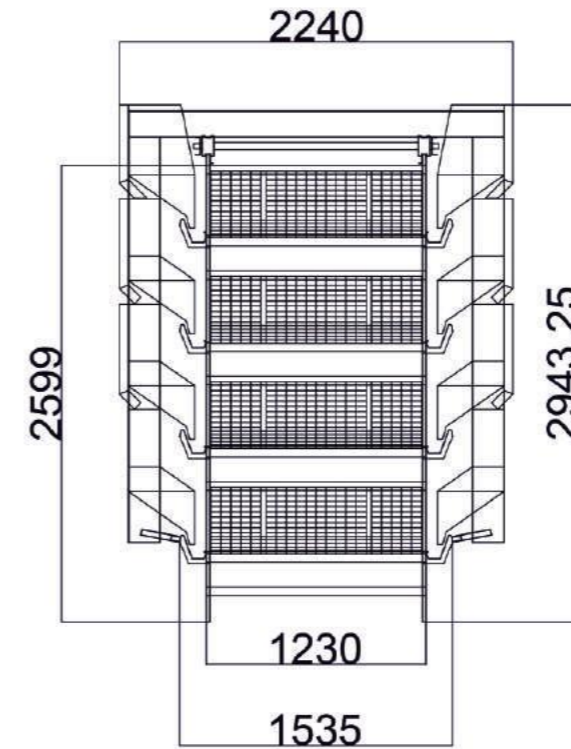

**PULLET CAGE**

---

**FOR DAY OLD BIRD**

**H TYPE CHICKEN CAGE**

**PRODUCT INTRODUCTION:**

H type pullet chicken cage is mainly used for layer bird from day old to 120 days, it meet the basic requirement for pullet bird and provide secure environment for the pullet bird. Therefore it can reduce the mortality for the pullet birds and raise productivity.

**FEATURES:**

1. It is adopted hot-dip galvanizing material with Q235 material, prove the wire mesh from rusting, can be used for 15-20 years;
2. Adjustable feeding board and water system with the growing of the pullet;
3. Special design cage dimension, enhance the health of the pullet;
4. Bottom mesh to make sure the bird move freely and provide better environment.

<b>MODEL</b>	<b>H-192-4</b>
<b>TIER</b>	4
<b>DOOR</b>	1
<b>BIRD/CAGE (PCS)</b>	24
<b>BIRDS/SET (PCS)</b>	192
<b>SPACE/BIRD (Cm2)</b>	666
<b>CAGE SIZE (MM)</b>	1200*1350*250mm

Auto feeding system ▶

Lighting system and  
Doser equipment