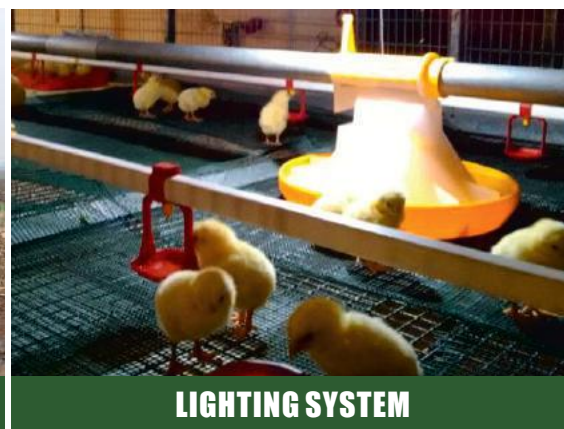

**CAGE PART**

The cage part is not only wire mesh, but also metal plate

**AUTO FEEDING**

**AUTO EGG COLLECTION:**

Egg collection system can reduce the egg break rate greatly and raise profit

**LIGHTING SYSTEM:**

Lighting system can imitate the sunshine and allow the birds bird laying eggs like nature bird

**AUTO VENTILATION:**

Auto ventilation system adopt import system, it is easy operation and more safety.

**AUTO MANURE REMOVAL**