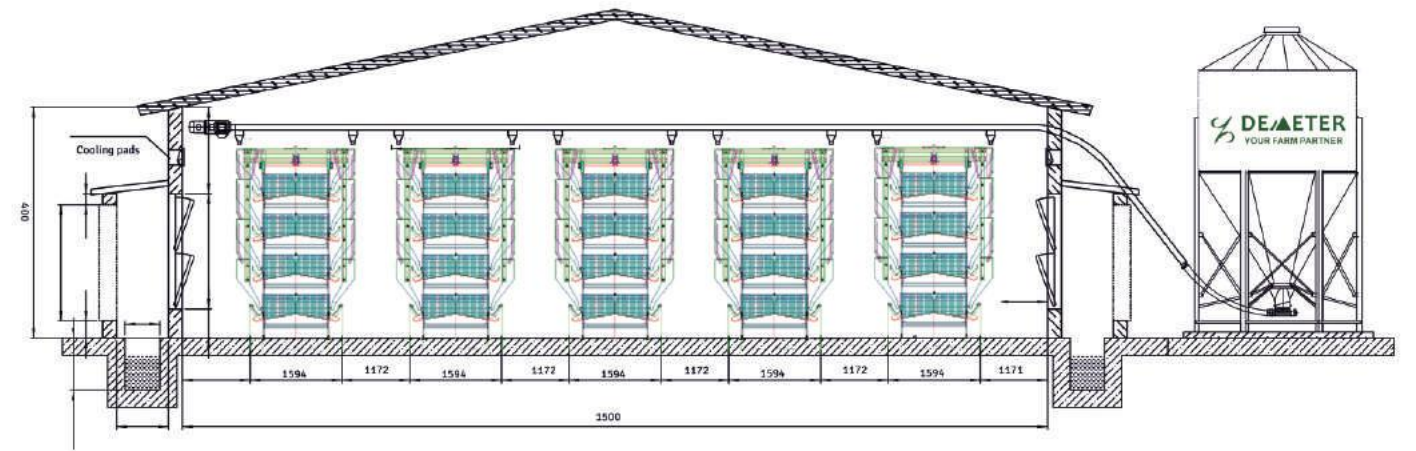

**PRODUCT INTRODUCTION:**

H type layer chicken cage is mainly used for large quantity farm, H type chicken cage is the advanced equipment for layer birds, it is equipped with auto water system, auto feeding system, auto egg collection system, auto manure removing system, lighting system and ventilation system to reduce the human labor greatly.

**FEATURES:**

1. It is adopted hot-dip galvanizing material with Q235 material, prove the wire mesh from rusting, can be used for 15-20 years;
2. Fully auto system to reduce human labor, auto control system to raise the egg production rate.
3. Closed type shed with auto ventilation system, reduce infection rate;
4. Due to the high quality of the structure, it can up to 100,000pcs per shed.

H Type Cage with Auto System

MODEL	TIER	DOOR	BIRD/CAGE (PCS)	SPACE/BIRD (Cm2)	CAGE SIZE (MM)
H-196	3	1	16	450	1200*1230*600
H-128	4	1	16	450	1200*1230*600
H-160	5	1	16	450	1200*1230*600
H-192	6	1	16	450	1200*1230*600
H-224	7	1	16	450	1200*1230*600
H-256	8	1	16	450	1200*1230*600

**1** Site Plan  
1:800

Land Area = 32460.00 m<sup>2</sup>  
Built Up Area = 4443.00 m<sup>2</sup>  
Balance = 28017.00 m<sup>2</sup>  
% Built Up = 13.89%

**CAGE MESH:**

Cage mesh part is consist of hot-dip galvanizing material wire mesh with Q235 material and metal plate