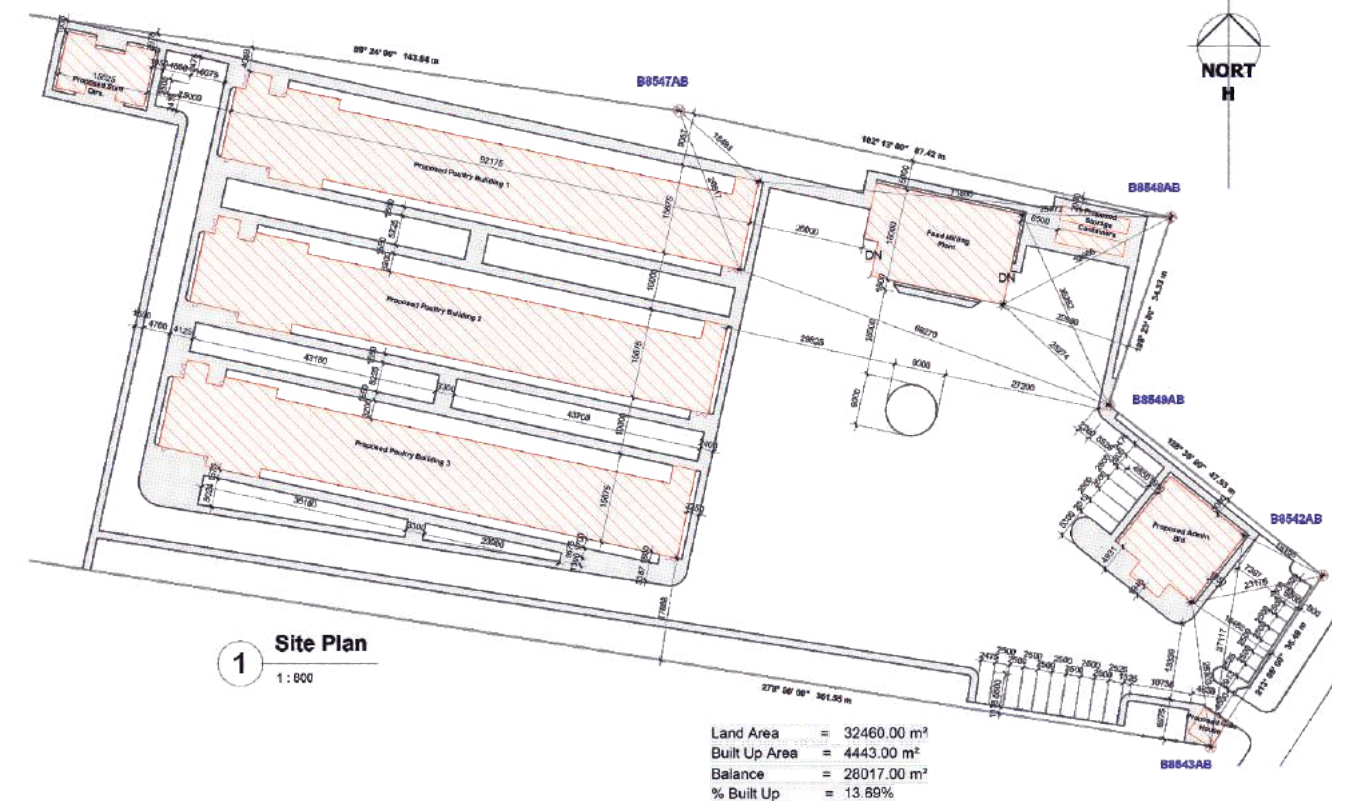

**PRODUCT INTRODUCTION:**

H type layer chicken cage is mainly used for large quantity farm, H type chicken cage is the advanced equipment for layer birds, it is equipped with auto water system, auto feeding system, auto egg collection system, auto manure removing system, lighting system and ventilation system to reduce the human labor greatly.

H Type Cage with Auto System

MODEL	TIER	DOOR	BIRD/CAGE (PCS)	SPACE/BIRD (Cm2)	CAGE SIZE (MM)
H-196	3	1	16	450	1200*1230*600
H-128	4	1	16	450	1200*1230*600
H-160	5	1	16	450	1200*1230*600
H-192	6	1	16	450	1200*1230*600
H-224	7	1	16	450	1200*1230*600
H-256	8	1	16	450	1200*1230*600

**1** Site Plan  
1:800

Land Area = 32460.00 m<sup>2</sup>  
Built Up Area = 4443.00 m<sup>2</sup>  
Balance = 28017.00 m<sup>2</sup>  
% Built Up = 13.89%

**CAGE MESH:**

Cage mesh part is consist of hot-dip galvanizing material wire mesh with Q235 material and metal plate