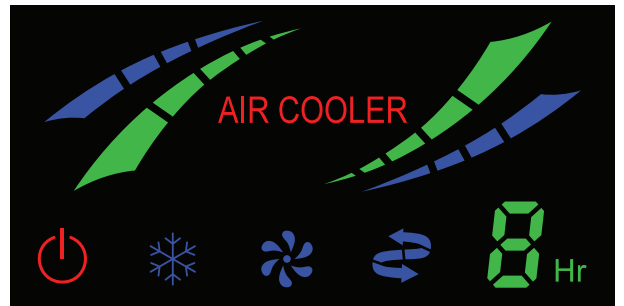

# LB8040-2-LBJR1B

- ▷ B (BLUE)
- ▷ J (YELLOW GREEN)
- ▷ R (RED)