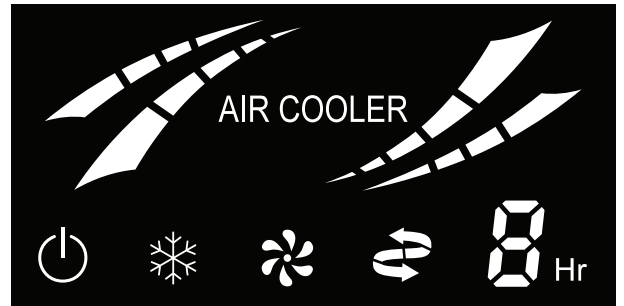

# LB8040-2-LBJR1B

- ▷ B (BLUE)
- ▷ J (YELLOW GREEN)
- ▷ R (RED)