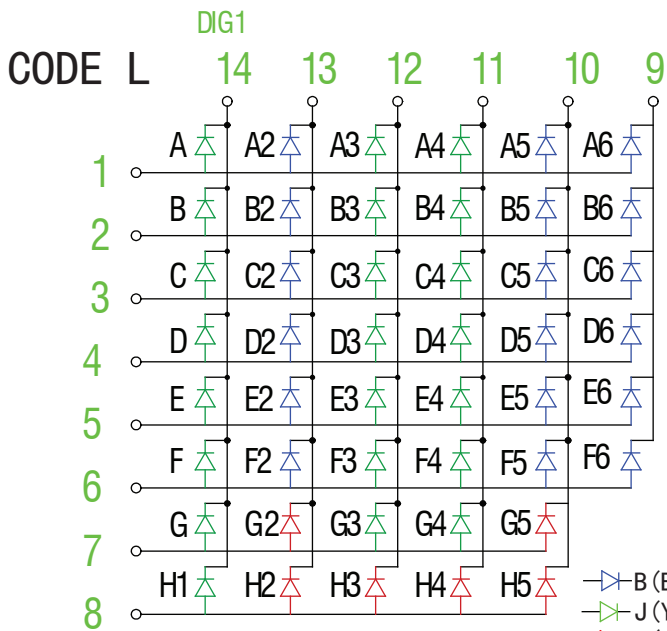

# LB8040-2-LBJR1B

- ▷ B (BLUE)
- ▷ J (YELLOW GREEN)
- ▷ R (RED)