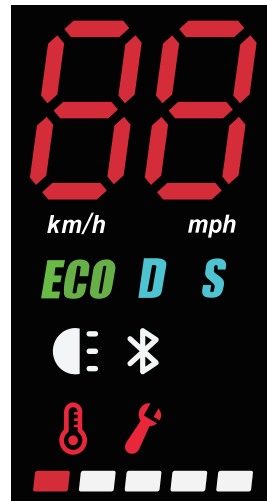

LB2241LWRGIB

2021-8-13

Dual colour: White and Red

CODE L