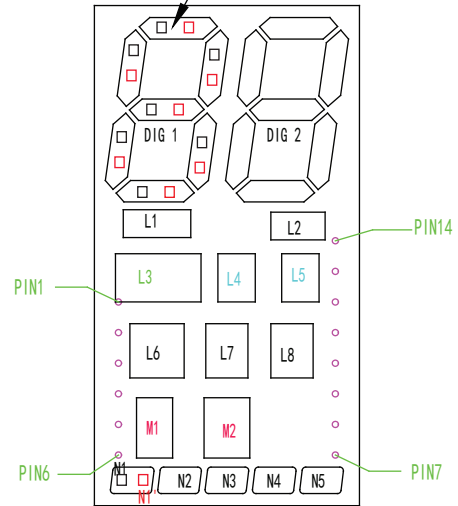

LB2241LWRGIB

2021-8-13

Dual colour: White and Red

CODE L