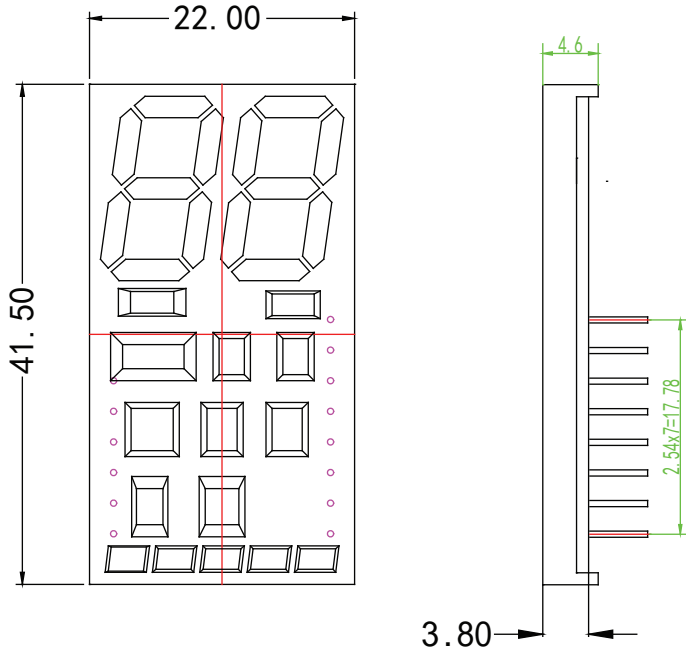

LB2241LWRGIB

2021-8-13

Dual colour: White and Red

CODE L