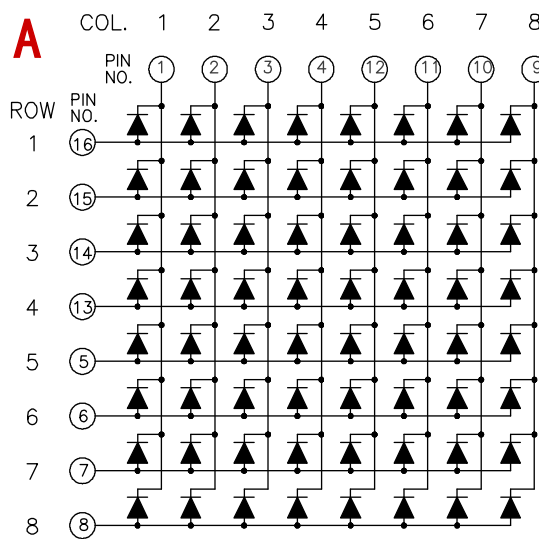

LB03885 2019-07-19 (LB03885A/D-DZ)

CODE A

Row Anode Column Cathode