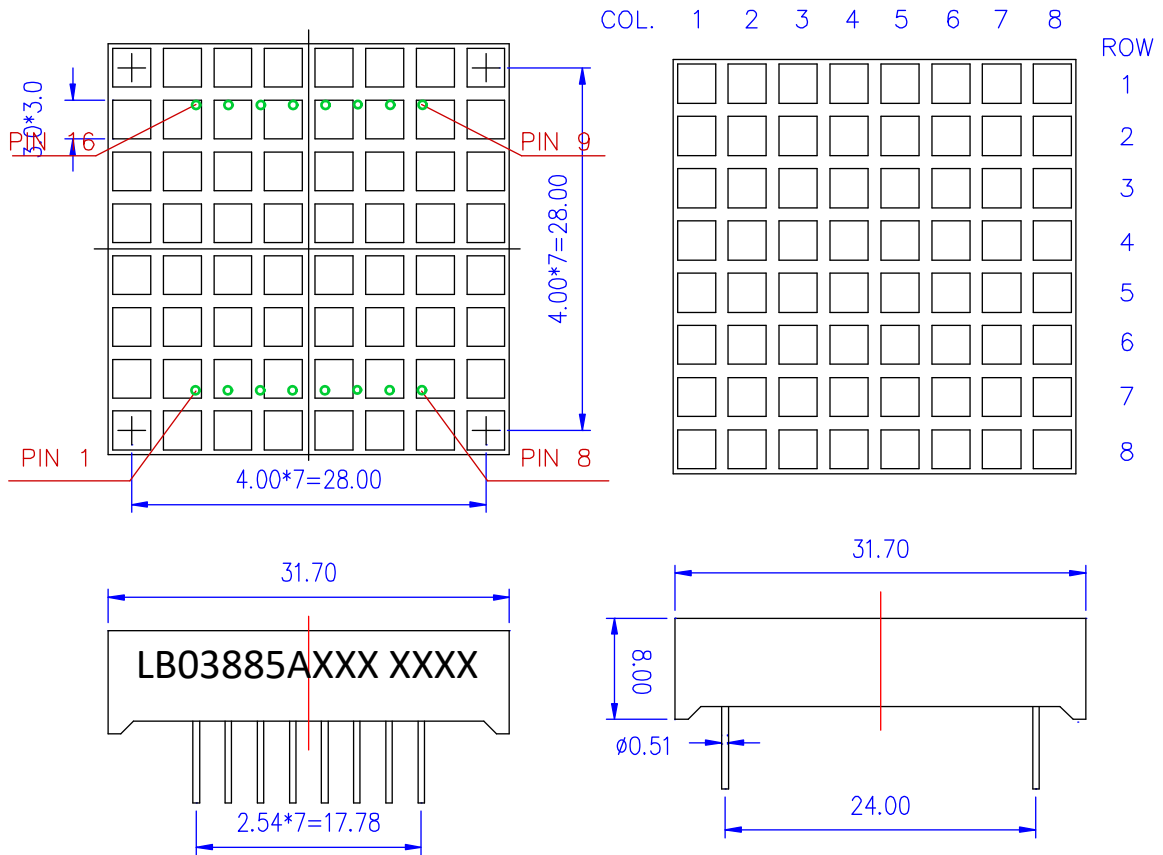

LB03885 2019-07-19 (LB03885A/D-DZ)

CODE A

Row Anode Column Cathode