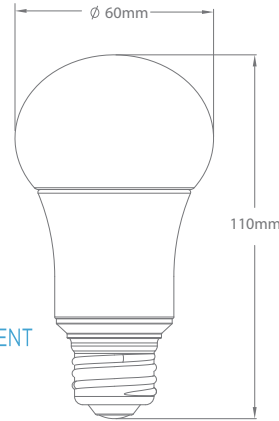

LED | Bulb Light

I - series For Indoor Lighting

BcLite Real Power Bulb
Up to 88% Energy Saving !

1 LED vs. 25 INCANDESCENT

Ratings and Certifications

- L70 >30,000 hours @ 25° Ambient
- CE ROHS CCC
- IP20
- 3yr full performance warranty

Product specification

Model number	Equivalent (w)	Wattage (W)	Voltage (V)	Luminous flux (lm)	Efficacy (Lm/W)	CCT (K)	Product Size (Mm)	Material	Beam angle	Customization available
BC-BL-A3W	30W	3	85-265	270	90	4000	D50*H90	AL+PC	260	●
BC-BL-A5W	40W	5	85-265	460	92	4000	D50*H102	AL+PC	260	●
BC-BL-A7W	50W	7	85-265	650	93	4000	D60*H117	AL+PC	260	●
BC-BL-A9W	70W	9	85-265	820	91	4000	D70*H120	AL+PC	260	●
BC-BL-A12W	85W	12	85-265	1100	91	4000	D75*H120	AL+PC	260	●
BC-BL-A15W	125W	15	85-265	1400	93	4000	D85*H130	AL+PC	260	●