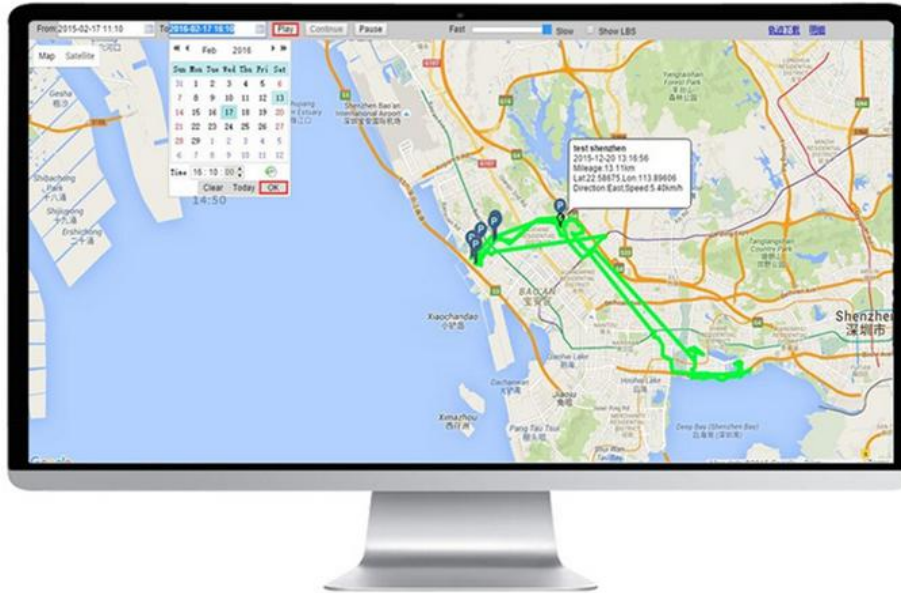

Phone Tracking

Please download our phone APP for IOS/Android system according to the instruction handbook after you bought trackers.

Tracking Car's Trails By Phone

Tracking car's trails isn't a dream. We developed the APP for using smart phone to track the car. All you need to do is download and install the APP to your phone, and then you can track your car immediately.

Replaying Car's Historical Route

The historical moving route of the latest 3 months of the tracker can be replayed on our Android/IOS tracking APP or Webpage tracking platform.

The system is designed as an automatic fully electronic logbook, which will record every journey a vehicle makes, where it started from, the route travelled, at what speeds, where it went to and for how long it had stopped before starting the next journey. The system includes PC software and mapping, so it is not necessary to login to a slow and tedious website, as all the calculations, routes, maps, graphs, reports, printouts etc are done right here on your own PC.