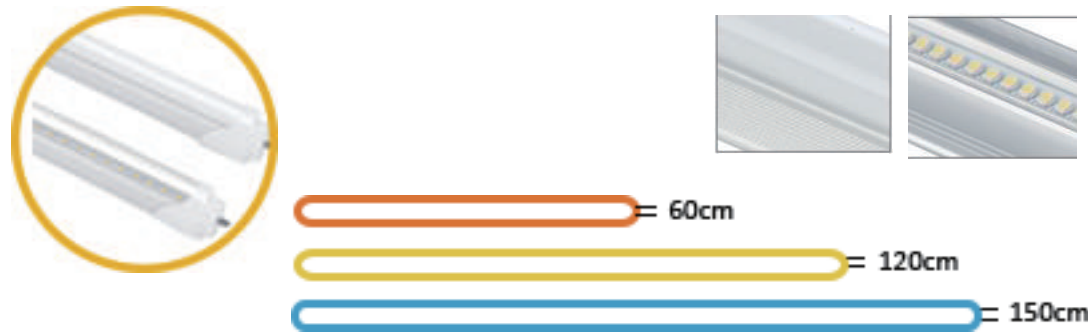

# LED | T8 Tube Light

C - series For Commercial Lighting

## Product specification

Model number	Product Size (cm)	Wattage (W)	Voltage (V)	Luminous flux (lm)	Efficacy (Lm/W)	CCT (K)	Cover	Material	Beam angle	Customization available
BC-TL060-A	60	9	110/220	810	90	4000	Milky/Clear	Aluminum	120	●
BC-TL120-A	120	18	110/220	1620	90	4000	Milky/Clear	Aluminum	120	●
BC-TL150-A	150	24	110/220	2160	90	4000	Milky/Clear	Aluminum	120	●
BC-TL060-G	60	9	110/220	900	100	4000	Milky	Glass	270	●
BC-TL120-G	120	18	110/220	1800	100	4000	Milky	Glass	270	●
BC-TL150-G	150	22	110/220	2200	100	4000	Milky	Glass	270	●
BC-TL060-P	60	9	110/220	900	100	4000	Milky	Plastic	300	●
BC-TL120-P	120	18	110/220	1800	100	4000	Milky	Plastic	300	●
BC-TL150-P	150	22	110/220	2200	100	4000	Milky	Plastic	300	●