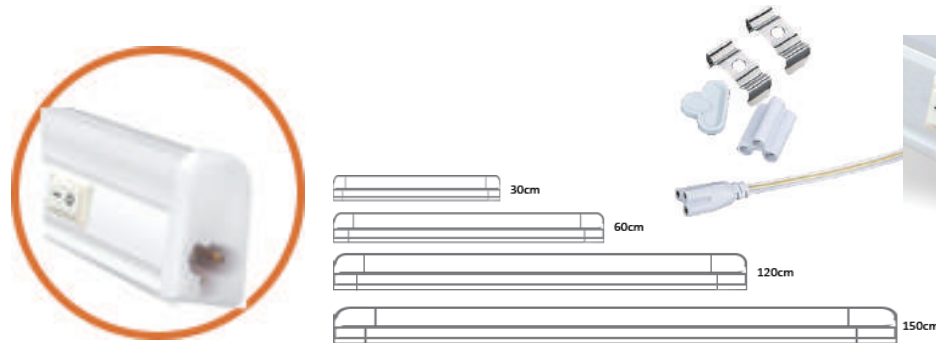

LED | T5 Batten Light Switch/off

C - series For Commercial Lighting

Ratings and Certifications

- L70 >35,000 hours @ 25° Ambient
- CE ROHS CCC
- IP20
- 3yr full performance warranty

Product specification

Model number	Product Size (cm)	Wattage (W)	Voltage (V)	Luminous flux (lm)	Efficacy (Lm/W)	CCT (K)	Cover	Material	Beam angle	Customization available
BC-TB030	30	4	110/220	390	91	4000	Milky	Aluminum/PC	180	●
BC-TB060	60	8	110/220	720	91	4000	Milky	Aluminum/PC	180	●
BC-TB090	90	12	110/220	1100	91	4000	Milky	Aluminum/PC	180	●
BC-TB120	120	16	110/220	1500	91	4000	Milky	Aluminum/PC	180	●
BC-TB150	150	22	110/220	2000	91	4000	Milky	Aluminum/PC	180	●