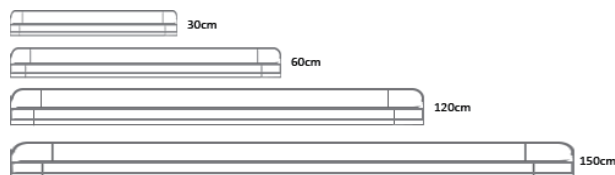

LED | T5 Batten Light

C - series For Commercial Lighting

Ratings and Certifications

- L70 >35,000 hours @ 25° Ambient
- CE ROHS CCC
- IP20
- 3yr full performance warranty

CE RoHS

Product specification

Model number	Product Size (cm)	Wattage (W)	Voltage (V)	Luminous flux (lm)	Efficacy (Lm/W)	CCT (K)	Cover	Material	Beam angle	Customization available
BC-TB030	30	4	110/220	390	91	4000	Milky	Aluminum/PC	180	●
BC-TB060	60	8	110/220	720	91	4000	Milky	Aluminum/PC	180	●
BC-TB090	90	12	110/220	1100	91	4000	Milky	Aluminum/PC	180	●
BC-TB120	120	16	110/220	1500	91	4000	Milky	Aluminum/PC	180	●
BC-TB150	150	22	110/220	2000	91	4000	Milky	Aluminum/PC	180	●