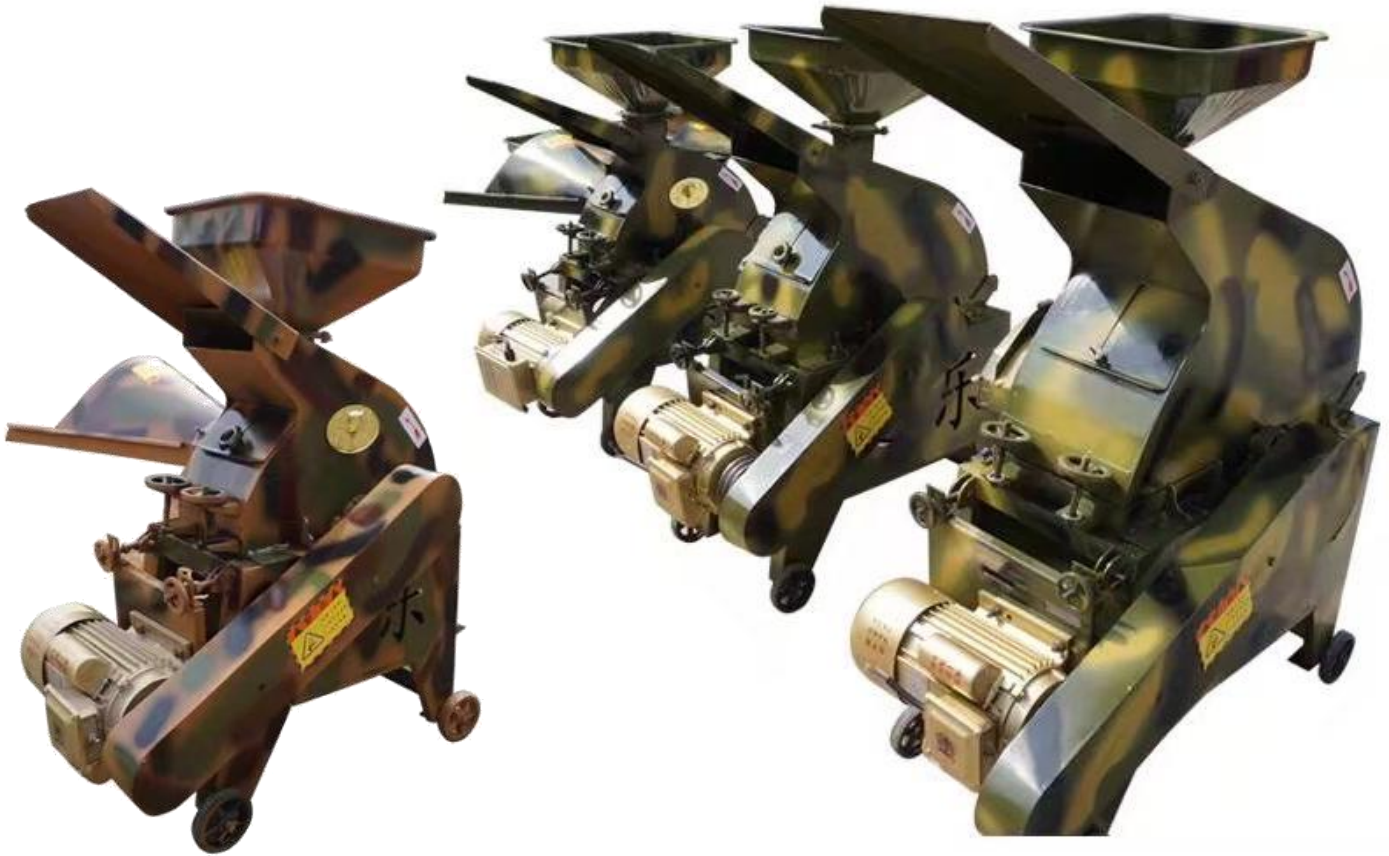

**Grass Chopper machine**

Our factory produce, chaff cutter, chaff cutter machine, grass chopper machine

**Function:** Chopping grass, straw, corn stalk ,make it soft like silk.

**Raw material :** green, dry corn stalks, straw and various forage,

**Usage:** Breeding cattle, sheep, horses, deer and other livestock

**Machine material:** Strengthen steel

**Machine color :** Customized

**Capacity :** 1000-2000 kg/h

Machine is steel rack with small volume ,light weight , move conveniently.

**Application:** Household ,large ,medium-sized and small size farm

**Grass Chopper Data Parameter:**

Model	9Z-2.2	9Z-2.0
Weight	90	70
Knives	3	3
Power	3-4	3-4
Rotating speed	2800-3500	2800-3500
Production Capacity	Dry Grass capacity 1.5 t/h Wet Grass capacity 2t/h Crushing capacity 1t/h	Dry Grass capacity 1.2 t/h Wet Grass capacity 1.8 t/h Crushing capacity 0.8t/h