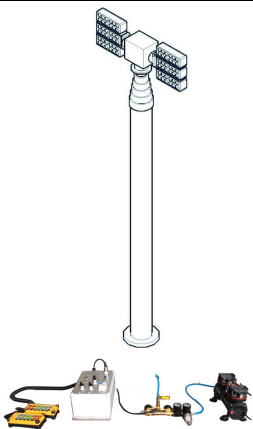

Side Mount 720W LED Move Lights

9m Pneumatic Telescopic Lighting Mast/2.5m Retracted/ Inner cables
6x120W LED Lights,total 79200 lumens,AC220V/50Hz power supply
360 degrees turn tilt, remote control wireless and wire, automatic restore

ONE YEAR WARRANTY

Part #: SM-9000-720 (order #: 010117)