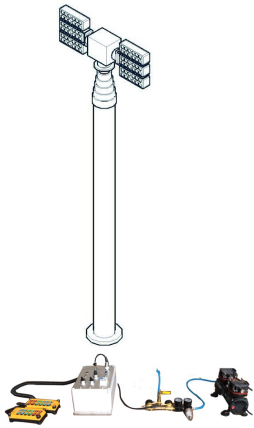

Side Mount 720W LED Move Lights

12m Pneumatic Telescopic Lighting Mast/2.75m Retracted/ Inner cables
6x120W LED Lights,total 79200 lumens,AC220V/50Hz power supply
360 degrees turn tilt, remote control wireless and wire, automatic restore

ONE YEAR WARRANTY

Part #: SM-12000-720 (order #: 010115)