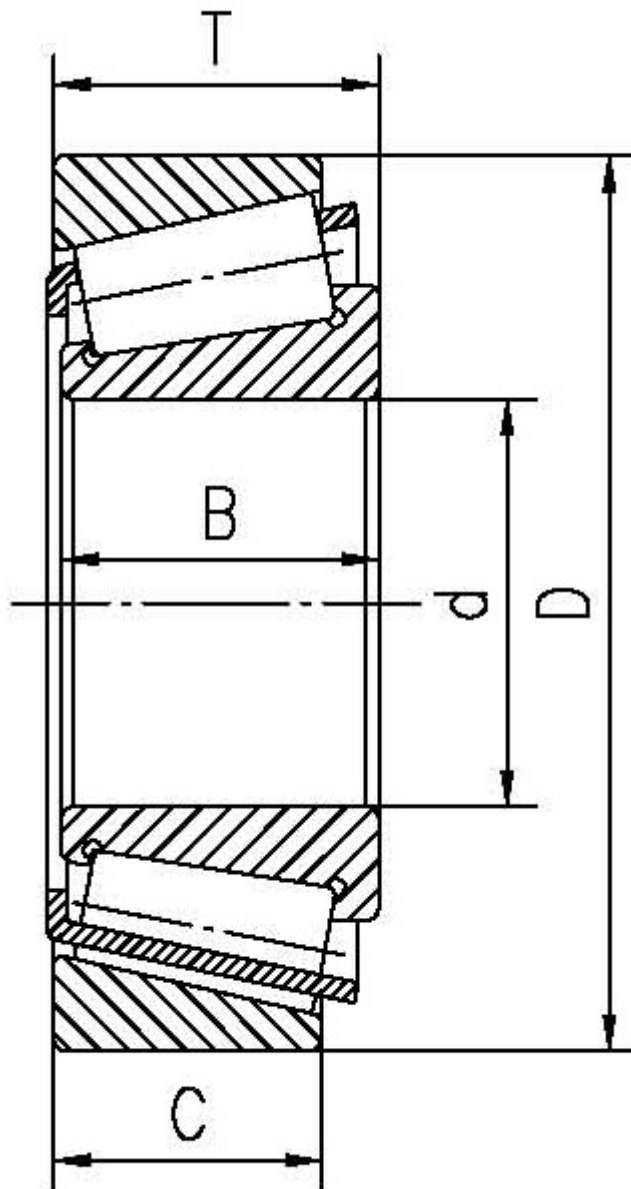

Small single row taper roller bearings id 10-25mm

- RV Reducer bearings
- Robotic bearings
- Automation drive bearings
- Small taper roller bearings
- Product description: Small taper roller bearings for Automation drive, Industrial robot reducer, high precision taper roller bearings, RV reducer taper roller bearings, inner diameter 10-25mm, customized type, China manufacturer.

Small taper roller bearing	Outer Diameter D	Inner diameter d	Total high T	Outer ring hight C
BRS122713	27MM	12MM	13MM	11MM

To learn more about our company or get more information about our product please visit our website and you can email us for details.