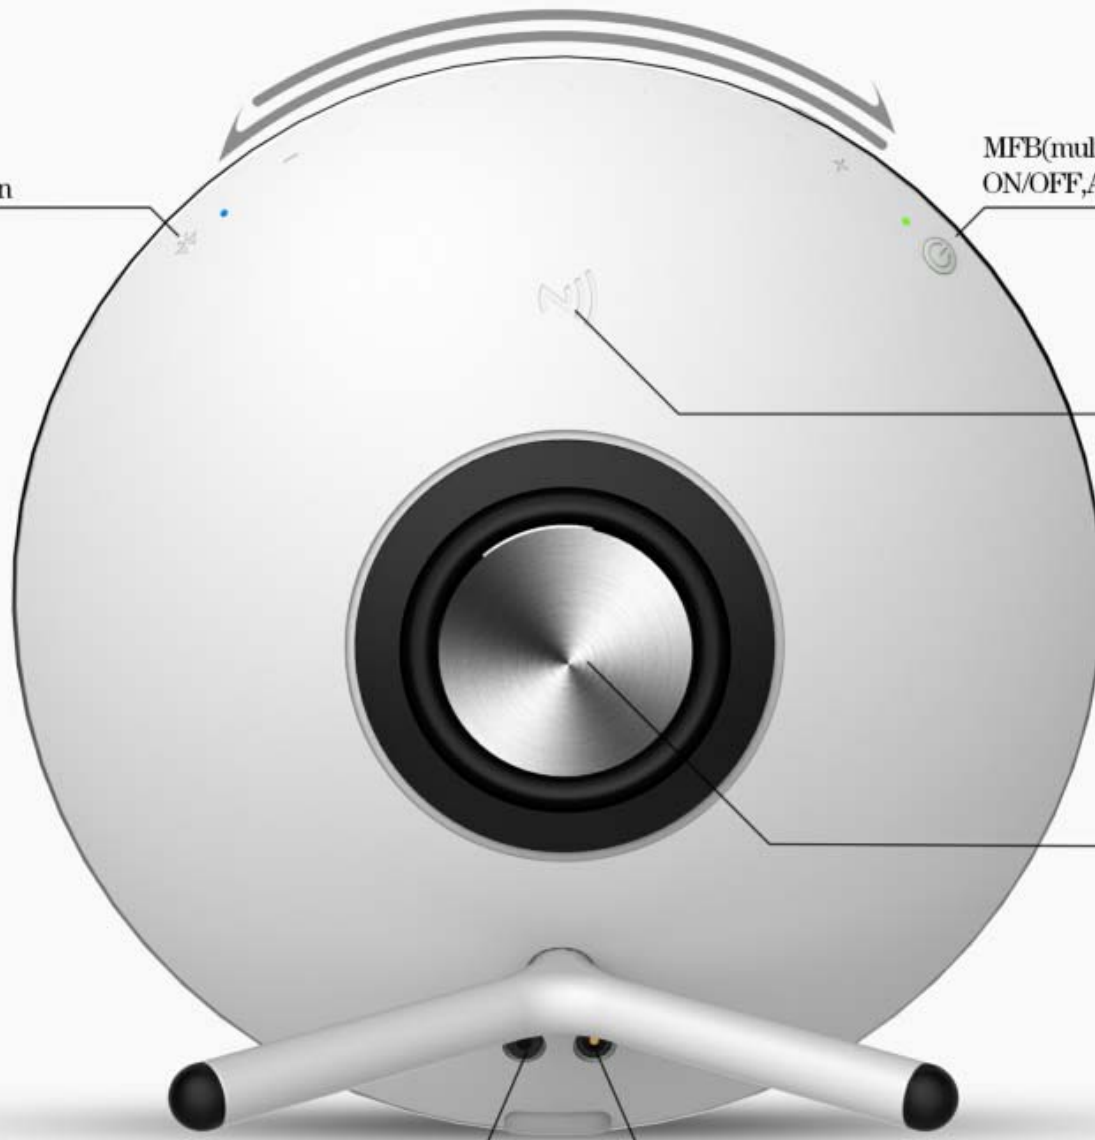

### Main Features:

- Supports Wireless Music Streaming via New Bluetooth v4.0 Technology.
- The round shape of the speaker help the Moon disperse sound waves in multiple directions.
- Duo-stand, allow the Moon sand on the floor, a shelf or a table.
- 3.5mm audio cable which is included; a dapter is also included for charging the battery.
- Built-in microphone for hands-free calls.
- Adopt 2X8W ( bass drivers) and 2X3W (treble drivers), offering a powerful sound.
- Built-in Digital Signal Processing provide a crystal-clear sound that fills your entire room.
- Control the volume by touch.

slide to volume up and down

reset connection

MFB(multi-function button)  
ON/OFF,Answer/End Calls,Play/Pause

NFC

Passive subwoofer

3.5mm Aux-in port

DC15V charging port