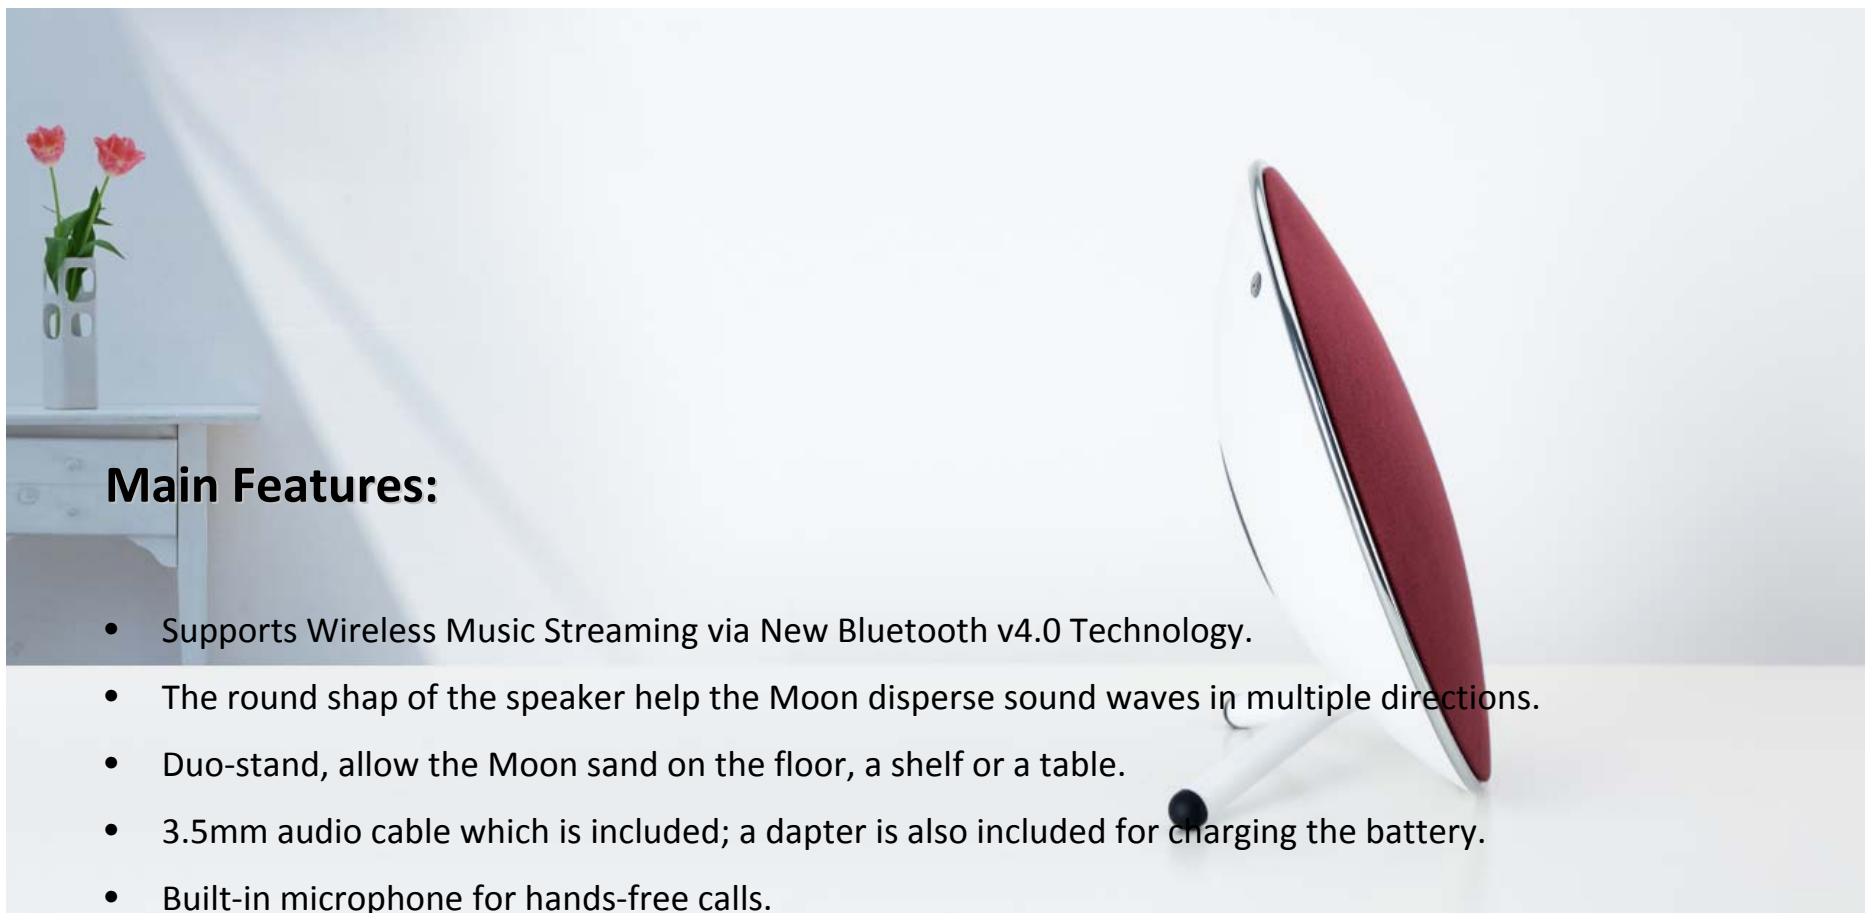

### Main Features:

- Supports Wireless Music Streaming via New Bluetooth v4.0 Technology.
- The round shape of the speaker help the Moon disperse sound waves in multiple directions.
- Duo-stand, allow the Moon sand on the floor, a shelf or a table.
- 3.5mm audio cable which is included; a dapter is also included for charging the battery.
- Built-in microphone for hands-free calls.
- Adopt 2X8W ( bass drivers) and 2X3W (treble drivers), offering a powerful sound.
- Built-in Digital Signal Processing provide a crystal-clear sound that fills your entire room.
- Control the volume by touch.