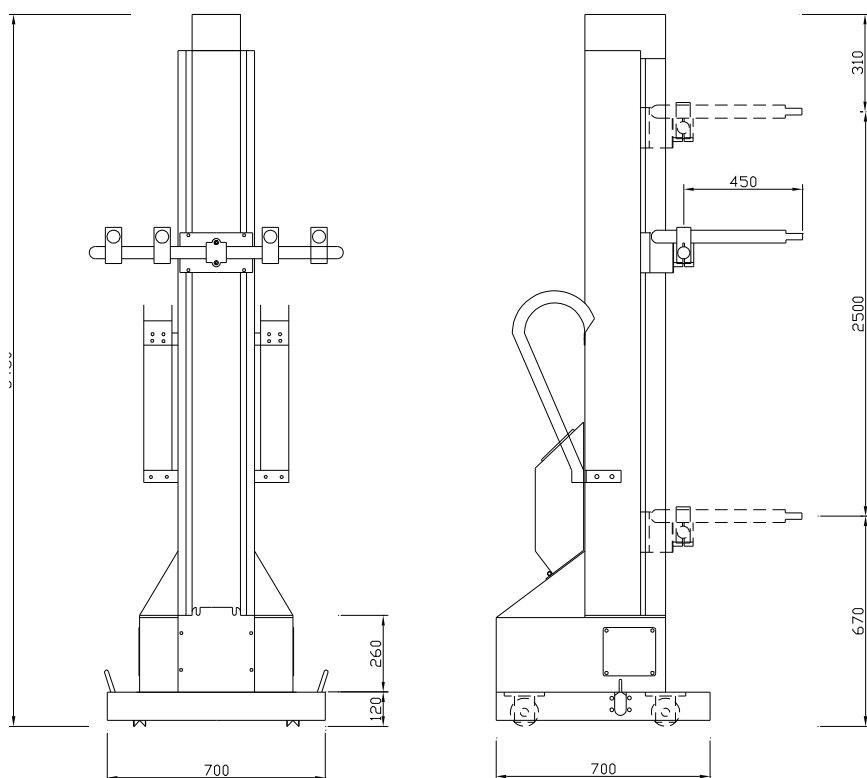

Automatic Reciprocator

Work with Electrostatic Powder Coating Gun

Model:COLO-2000D

Feature

- Japan Mitsubishi Inverter
- Digital intelligent model,80 storable programs
- Wheel back and forth movements
- Travel:2.5m(1.5m/1.8m/2m can be ordered)
- Four automatic spray gun rods (qty of the rods can be ordered)
- Colour can be ordered

ACTUAL SIZE

SPECIFICATION

Model:COLO-2000D

CARRYING LOAD	25KGS
POWER SUPPLY	220V/50-60Hz
SLIDING RANG	2.5M
INPUT POWER	750W
SLIDING SPEED	5-30M/min