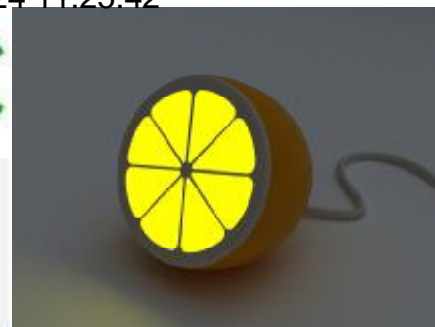

2014-9-24 11:25:42