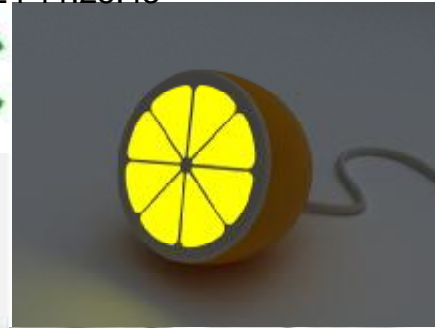

2014-9-24 11:25:43