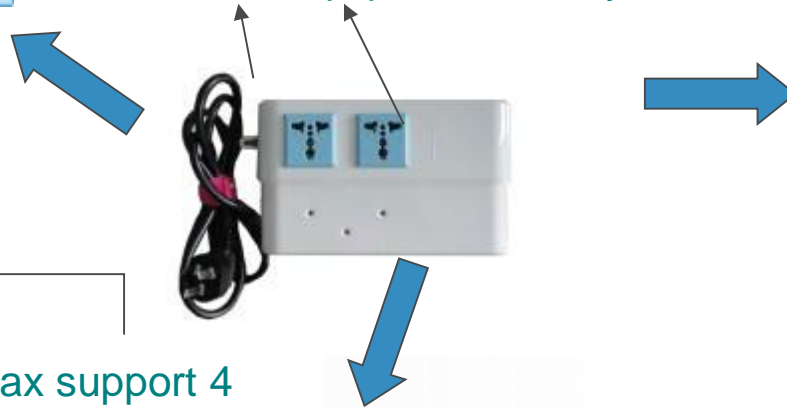

- **Professional reliable safety:** Industrial anti-lightning, strong electromagnetism interference resistance, reliable without crashing, pass CE, safety.