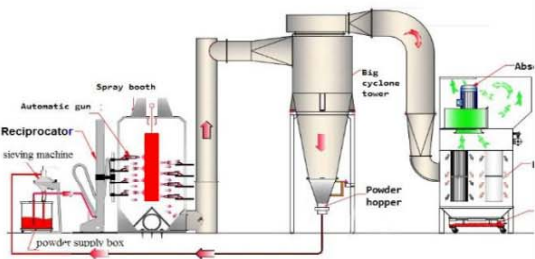

**COLO Series “Swing Wing” Type Filter Unit**

Colo series filter are fitted with “Swing-Wing” cartridge filter cleaning system.  
The Swing-Wing device inside the cartridge filter will ensure high efficiency in cleaning the surface area of the cartridge filter.  
An advance automatic cartridge filter cleaning monitor system is fitted to ensure the long term performance of the filter.

inside of powder spray booth

also we can update the old spray booth system

**Flexible, Consistent Efficient Performance.**

The steady air flow in the spray booth ensures a consistently high coating efficiency.  
The booths are produced from galvanized metal sheet, PVC, stainless metal sheet, depending on request.