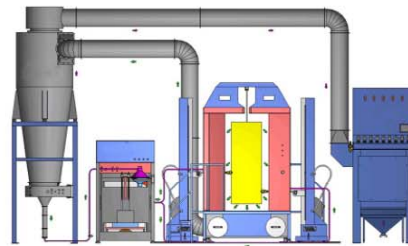

Fast color changing powder coating booth