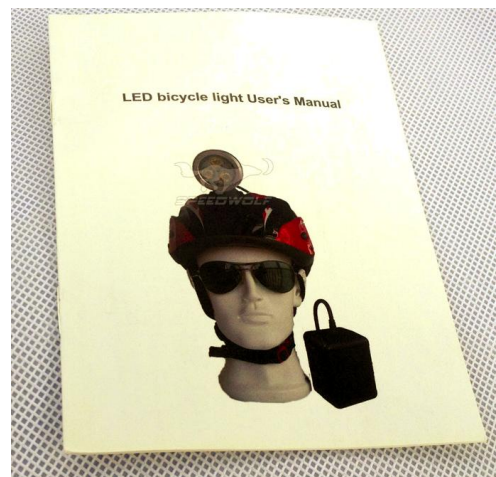

8.User's manual