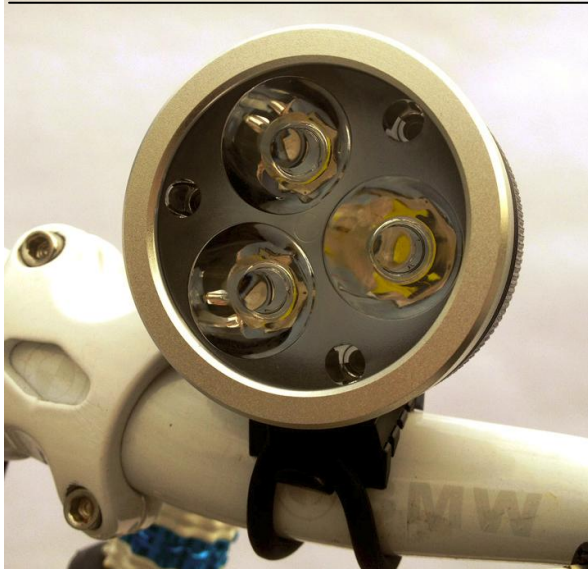

W613 High Power LED bicycle light

Customer: _____

Date: Jan 28 2014

1. W613 Images

2.Product features:

- Mode: W613
- Warranty: 12 months after registration of the warranty card
- Brand: Speedwolf
- Lumens:**3600Lm**
- Size:**54MM(D)×49MM(H)**
- Reflector : **10°** Mould optical glass lens
- **(Over heat) high temperature protection driver board**
- CK:**6700k**
- Power supply: **4x26650(4X5000MAH) battery waterproof designed**
- Aluminum Alloy: T6063 Aircraft material
- Water proof: IP65
- Battery Certification: CE/UL/Rohs
- Charger Certification:UL/FCC/GS/CE
- **100M Romate Control**
- Run time:
 - High(100%) 3.5 hrs 3000 lumens
 - MID(50%) 6.5 hours+ 650 lumens
 - Flash
- 4 step fuel gauge warning you that the battery is getting low as time goes by. green >70%, blue 70~30%, Red <30%,RED Flash:<15%

- Led Indicator (100% Brightness mode):
 - Green(100% to 70%) Start to 1 hour and 10 Minutes
 - Blue(70% to 30%) 1hours and 20 Minutes
 - Red(30%) 40 Minutes
 - Red Flash(15%) 20 Minutes
- Charging time: 3.5 hours (standard charger)

3.W613 kit includes:

1.High power LED Bicycle light

2. 4*26650(4X5000MAH) Battery package

3.Charger(UK,USA,EU.....different standard one) 17V 1.0A

4.Helmet mount

5.1000mm extension cables

6.Handle bar O ring