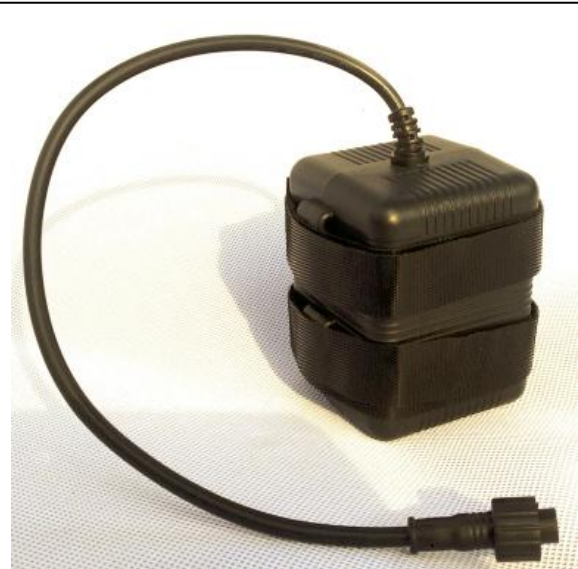

W613 High Power LED bicycle light

Customer: _____

Date: Jan 28 2014

1. W613 Images

2.Product features:

- Mode: W613
- Warranty: 12 months after registration of the warranty card
- Brand: Speedwolf
- Lumens:**3600Lm**
- Size:**54MM(D)×49MM(H)**
- Reflector : **10°** Mould optical glass lens
- **(Over heat) high temperature protection driver board**
- CK:**6700k**
- Power supply: **4x26650(4X5000MAH) battery waterproof designed**
- Aluminum Alloy: T6063 Aircraft material
- Water proof: IP65
- Battery Certification: CE/UL/Rohs
- Charger Certification:UL/FCC/GS/CE
- **100M Romate Control**
- Run time:
 - High(100%) 3.5 hrs 3000 lumens
 - MID(50%) 6.5 hours+ 650 lumens
 - Flash
- 4 step fuel gauge warning you that the battery is getting low as time goes by. green >70%, blue 70~30%, Red <30%,RED Flash:<15%

- Led Indicator (100% Brightness mode):
 - Green(100% to 70%) Start to 1 hour and 10 Minutes
 - Blue(70% to 30%) 1hours and 20 Minutes
 - Red(30%) 40 Minutes
 - Red Flash(15%) 20 Minutes
- Charging time: 3.5 hours (standard charger)

3.W613 kit includes:

1.High power LED Bicycle light

2. 4*26650(4X5000MAH) Battery package

3.Charger(UK,USA,EU.....different standard one) 17V 1.0A

4.Helmet mount

5.1000mm extension cables

6.Handle bar O ring