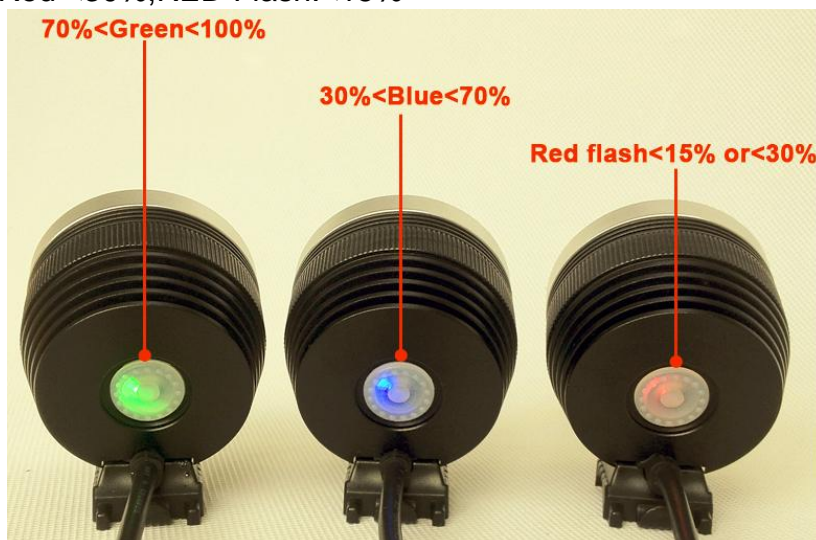

W613 High Power LED bicycle light

Customer: _____

Date: Jan 28 2014

1. W613 Images

2.Product features:

- Mode: W613
- Warranty: 12 months after registration of the warranty card
- Brand: Speedwolf
- Lumens:**3600Lm**
- Size:**54MM(D)×49MM(H)**
- Reflector : **10°** Mould optical glass lens
- **(Over heat) high temperature protection driver board**
- CK:**6700k**
- Power supply: **4x26650(4X5000MAH) battery waterproof designed**
- Aluminum Alloy: T6063 Aircraft material
- Water proof: IP65
- Battery Certification: CE/UL/Rohs
- Charger Certification:UL/FCC/GS/CE
- **100M Romate Control**
- Run time:
 - High(100%) 3.5 hrs 3000 lumens
 - MID(50%) 6.5 hours+ 650 lumens
 - Flash
- 4 step fuel gauge warning you that the battery is getting low as time goes by. green >70%, blue 70~30%, Red <30%,RED Flash:<15%

- Led Indicator (100% Brightness mode):
 - Green(100% to 70%) Start to 1 hour and 10 Minutes
 - Blue(70% to 30%) 1hours and 20 Minutes
 - Red(30%) 40 Minutes
 - Red Flash(15%) 20 Minutes
- Charging time: 3.5 hours (standard charger)

3.W613 kit includes:

1.High power LED Bicycle light

2. 4*26650(4X5000MAH) Battery package

3.Charger(UK,USA,EU.....different standard one) 17V 1.0A

4.Helmet mount

5.1000mm extension cables

6.Handle bar O ring