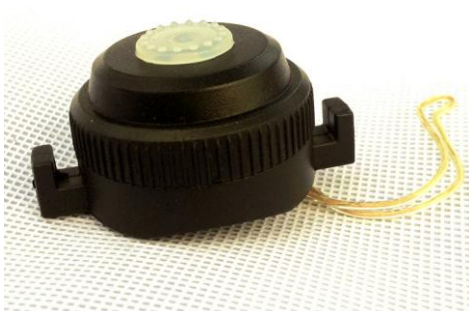

W613 High Power LED bicycle light

Customer: _____

Date: Jan 28 2014

1. W613 Images

2.Product features:

- Mode: W613
- Warranty: 12 months after registration of the warranty card
- Brand: Speedwolf
- Lumens:**3600Lm**
- Size:**54MM(D)×49MM(H)**
- Reflector : **10°** Mould optical glass lens
- **(Over heat) high temperature protection driver board**
- CK:**6700k**
- Power supply: **4x26650(4X5000MAH) battery waterproof designed**
- Aluminum Alloy: T6063 Aircraft material
- Water proof: IP65
- Battery Certification: CE/UL/Rohs
- Charger Certification:UL/FCC/GS/CE
- **100M Romate Control**
- Run time:
 - High(100%) 3.5 hrs 3000 lumens
 - MID(50%) 6.5 hours+ 650 lumens
 - Flash
- 4 step fuel gauge warning you that the battery is getting low as time goes by. green >70%, blue 70~30%, Red <30%,RED Flash:<15%

3.W613 kit includes:

1.High power LED Bicycle light

2. 4*26650(4X5000MAH) Battery package

3.Charger(UK,USA,EU.....different standard one) 17V 1.0A

4.Helmet mount

5.1000mm extension cables

6.Handle bar O ring

7.Rotate control

8.User's manual

9. Gift box

4. Price range:

Type	FOB SHENZHEN(USD)			
	Sample Price	1-60Sets	61~200Sets	201~500Sets
W613	USD62	USD51.0	USD48.0	USD46.0
Shell color:Black+Silver				

5. Remark: