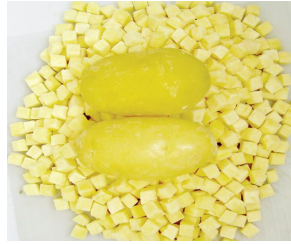

commodities	specifications	photos	FOB Qingdao(USD)
IQF onion dices	10mm		450-580
IQF green peas	of normal size		850-995
IQF scallion pieces	5mm(Φ 15mm)		710-850
IQF spinach pieces	2-2.5cm		690-830
IQF garlic cloves	of normal size		660-960
IQF garlic dices	4*4mm		660-960
IQF garlic slices	Thickness: 3-5mm		660-960

IQF green beans	of whole average green beans		870-1010
IQF sweet corn kernels	Variety: Middle sweet Jinfei、Huazhen		820-960
3-way frozen mixed vegetables	mixed		845-945
4-way frozen mixed vegetables	mixed		765-910
IQF spring rolls	common size: 15g, 25g or 50g in weight		1690-1830
IQF samosa	commonly, 12.5g		1690-1830
IQF beveling scallion pieces	5mm; 20mm in diameter		710-850
IQF okra	5-7cm in length(Φ 0.5-2cm)		850-1200

IQF carrot dices

5*5 mm

510-650

IQF potato dices

10*10 mm

900-1040

IQF potato strips

Φ 10*10 mm

900-1040

IQF carrot slices

of normal size

510-650

IQF onion strips

10*10 mm

450-580

IQF spring onion pieces