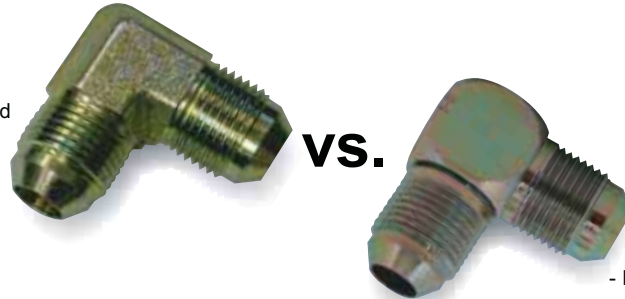

## Steel Fittings & Adapters

## HIGH PRESSURE HYDRAULIC ADAPTERS

NINGBO FLUID POWER stocks over 5000 configurations of Commander adapters including BSPP, BSPT, DIN, GAZ, ISO, JIC, JIS, ORB, NPTF, NPSM, ORFS, SAE, Komatsu, CAT and more...

### Forged

- Most commonly manufactured
- Easy to install
- Clean streamlined look

### Brazed

- Body style is not ideal for tight installations
- Costly manufacturing has almost eliminated the production of brazed style adapters
- Will eventually be phased out of circulation

Hydraulic Adapters