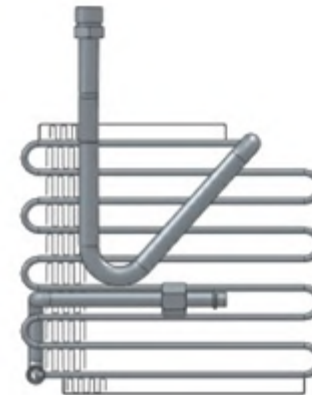

MODEL:VANNETE
SIZE:221X214.6X85

MODEL:SPACE GEAR RHD

MODEL:MAZDA 323
SIZE:235X221.6X100

MODEL:MITSUBISHI LANCER 94
SIZE:215X244.5X85

MODEL:TOYOTA COROLLA
SIZE:249X224.6X100

MODEL:NISSAN LEC
SIZE:235X228X85