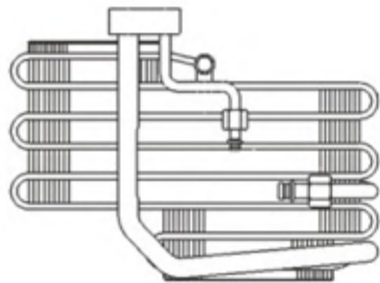

MODEL:SPACE GEAR RHD