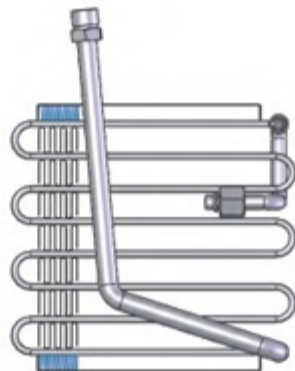

MODEL:MITSUBISHI ADVENTURE
SIZE:240X250X100

MODEL:MAZDA 323
SIZE:235X221.6X100