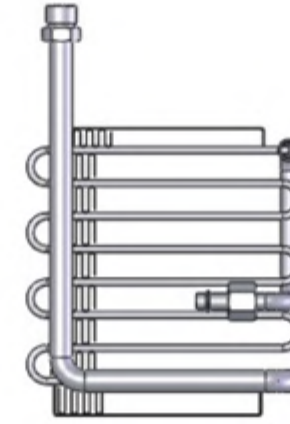

MODEL:
SIZE:260.6X190X100

MODEL:AILANDER
SIZE:229X212X85

SIZE:225X248X85

MODEL:HONDA ACCORD
SIZE:263.6X224X85

MODEL:REVO DENSO
SIZE:258X216X85

MODEL:MITSUBISHI PAJERO REAR
SIZE:117.6X229X100

MODEL:TOYOTA FX REAR 134a
SIZE:326.6X140X100

MODEL:H100 RHD
SIZE:232.8X221X85

MODEL:H-STAREX
SIZE:220X245X85

MODEL:KIA BESTA
SIZE:215X182X85

MODEL:KIA PRIDE
SIZE:209.6X200X100

MODEL:KIA PREGIO MANDO
SIZE:222X222X85

MODEL:TOYOTA EE100
SIZE:240X230X85

MODEL:TOYOTA COROLLA
SIZE:246X215X85