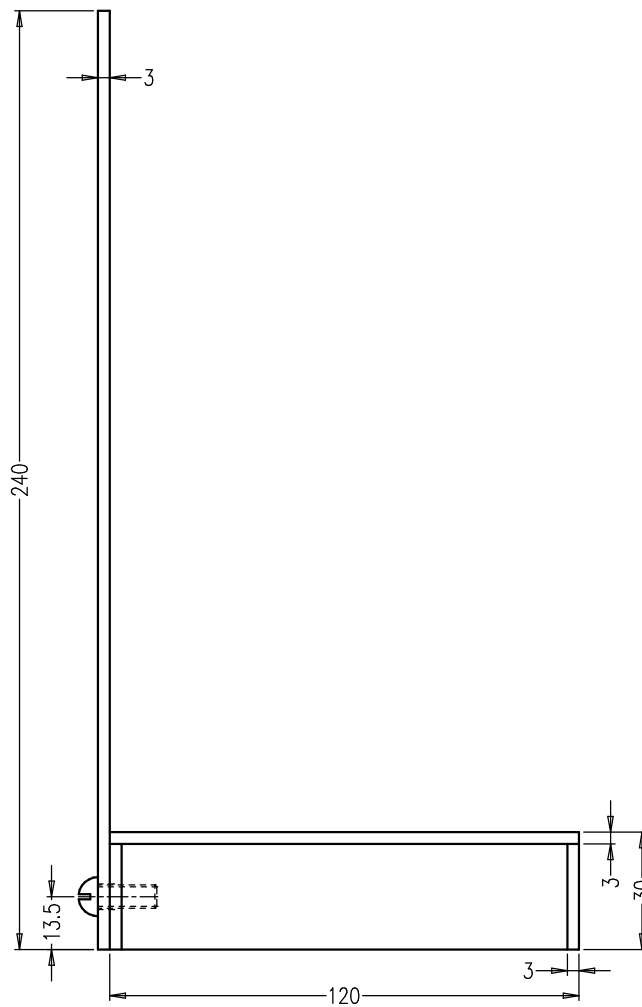

1

2

3

4

A

A

B

B

C

C

D

D

E

E

This drawing and specifications are the property of Shenzhen Gold Coast Trading Co.,Ltd and shall not be reproduced. Copied or used in any manner without the prior written consent of Shenzhen Gold Coast Trading Co., Ltd is prohibited.

SCALE 1:1
REV. A

UNITS	MM
MAT'L	PMMA(亚克力)
Q'TY	QUANTITY
DR:	赵敏 DATE

TITLE:	AD1010
DWG NO.:	DWGNO

1

2

3

4

A4