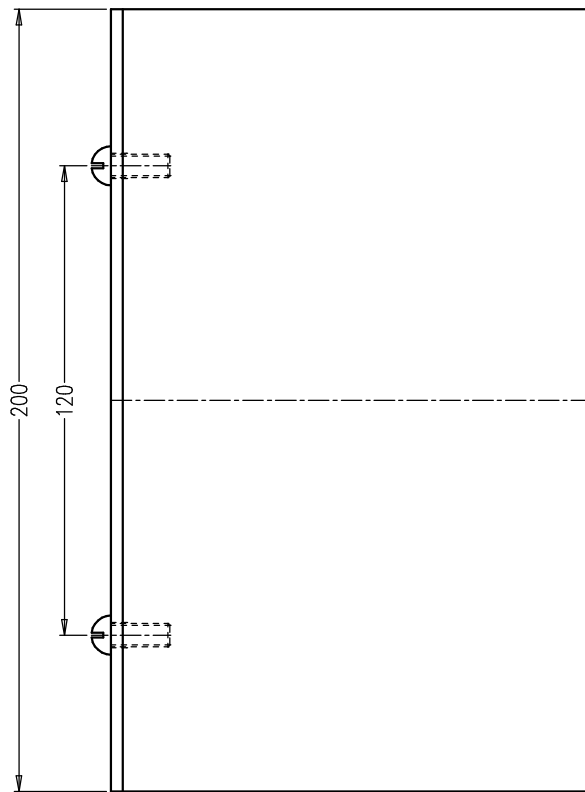

1

2

3

4

A

A

B

B

C

C

D

D

E

E

This drawing and specifications are the property of Shenzhen Gold Coast Trading Co.,Ltd and shall not be reproduced. Copied or used in any manner without the prior written consent of Shenzhen Gold Coast Trading Co., Ltd is prohibited.

SCALE 1:1
REV. A

UNITS	MM
MAT'L	PMMA(亚克力)
Q'TY	QUANTITY
DR:	赵敏 DATE

TITLE:	AD1010
DWG NO.:	DWGNO

1

2

3

4

A4