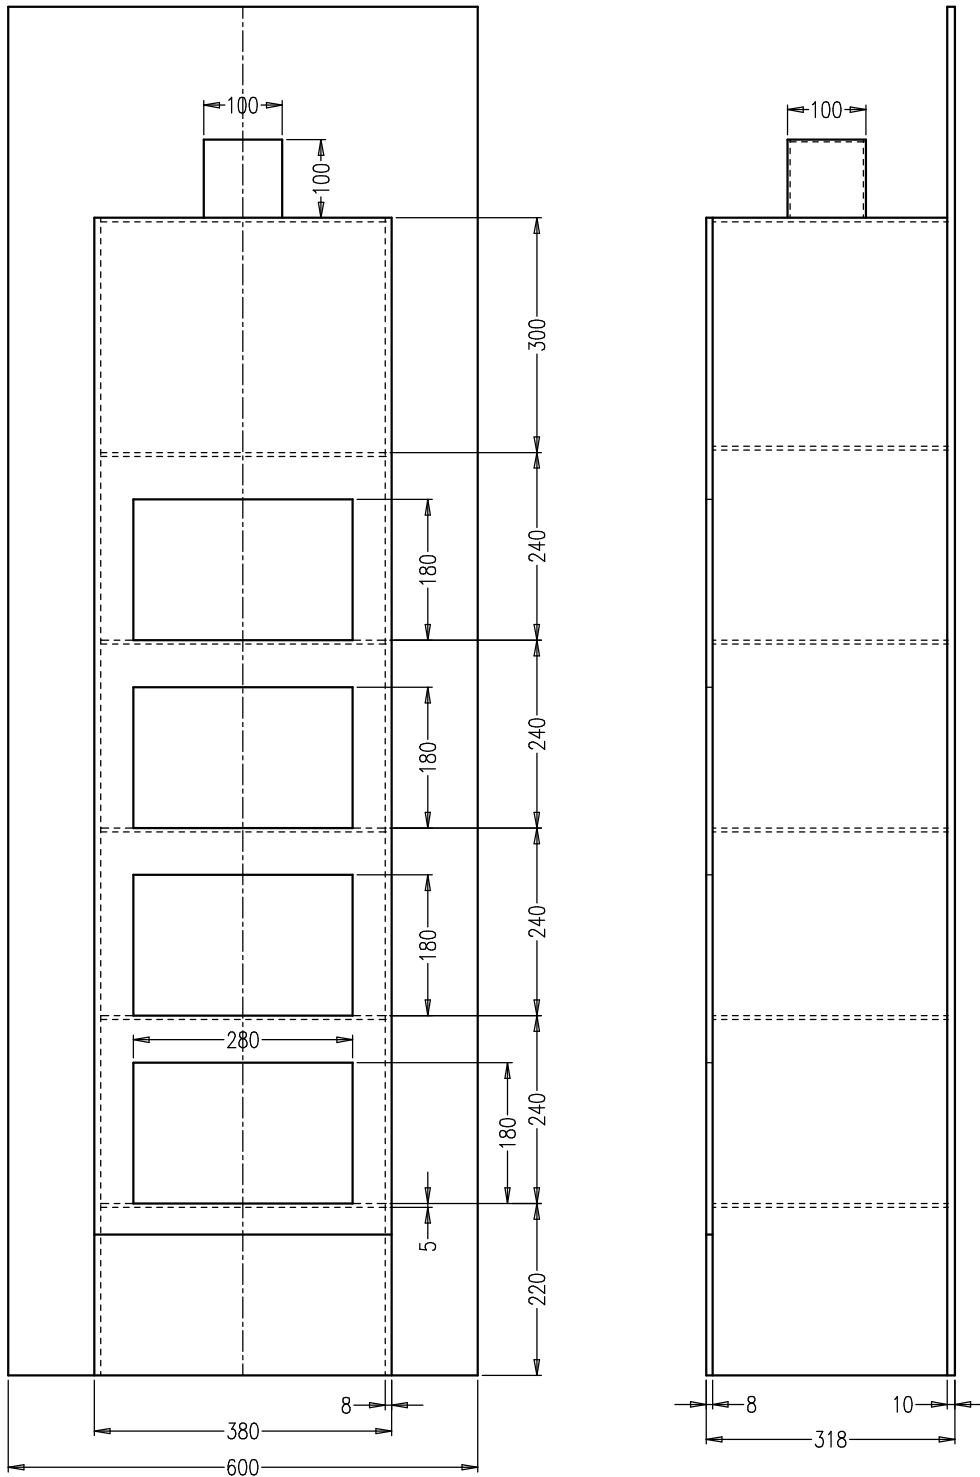

1

2

3

4

A

A

B

B

C

C

D

D

E

E

Gold Coast
www.gc-gifts.com

This drawing and specifications are the property of Shenzhen Gold Coast Trading Co.,Ltd and shall not be reproduced. Copied or used in any manner without the prior written consent of Shenzhen Gold Coast Trading Co., Ltd is prohibited.

SCALE 1:1
REV. A

UNITS	MM
MAT'L	PMMA(亚克力)
Q'TY	QUANTITY
DR:	赵敏 DATE

TITLE: AD1121
DWG NO.: DWGNO

1

2

3

4

A4