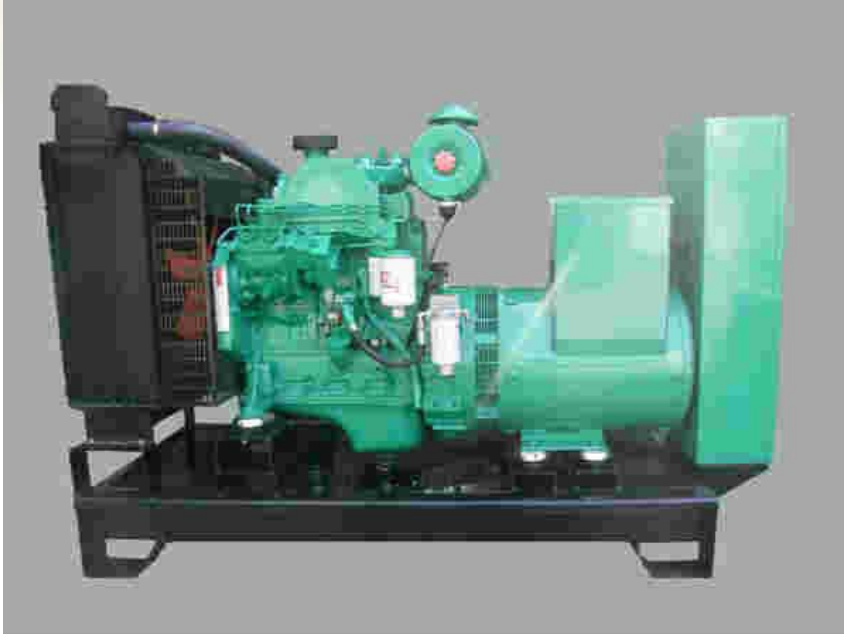

# Civilian Mute type

静音电站  
Power station

移动拖车  
A mobile Trailer

移动拖车  
A mobile Trailer

**Generator**

静音电站  
Power station

移动电源车  
Mobile power supply vehicle

移动灯塔  
Mobile beacon

## Military Mute Type

Military square cabinet power station

**Generator**

Military mobile power station

A mobile trailer

## Generator Introduction

Diesel generator is a kind of medium and small power generation equipment, using diesel engine as prime mover to drive generator to generate electricity. The complete set made of diesel engine, generator, control box, fuel tank, starter, control storage battery, protection device and emergency ark etc. The whole can be fixed in a foundation for position use and also can be installed in the trailer for mobile use.

Mobile beacon

Military square cabinet power station

Military mobile power station

A mobile trailer

- Military power generation units
- The power station is mainly for the troops prepare for war, wartime, civil air defence, etc, to provide power supply security.
- Power ranges from 20KW to 3000KW more.
- The production and inspection of military generator in strict accordance with the provisions of and relevant department
- According to the special request of troops, our power station has the feature of noise reduction, unitization, standardization, safe and reliable.