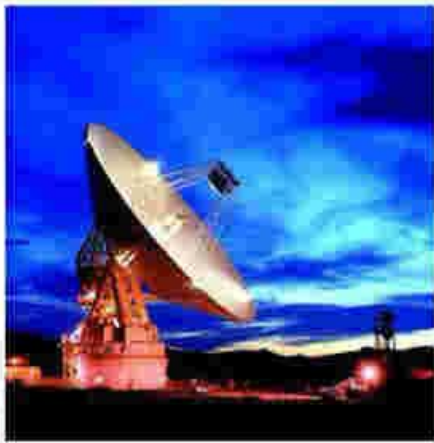

## Generator Introduction

Diesel generator is a kind of medium and small power generation equipment, using diesel engine as prime mover to drive generator to generate electricity. The complete set made of diesel engine, generator, control box, fuel tank, starter, control storage battery, protection device and emergency ark etc. The whole can be fixed in a foundation for position use and also can be installed in the trailer for mobile use.

Mobile beacon

Military square cabinet power station

Military mobile power station

A mobile trailer

- Military power generation units
- The power station is mainly for the troops prepare for war, wartime, civil air defence, etc, to provide power supply security.
- Power ranges from 20KW to 3000KW more.
- The production and inspection of military generator in strict accordance with the provisions of and relevant department
- According to the special request of troops, our power station has the feature of noise reduction, unitization, standardization, safe and reliable.

Radar

Communication

Mobile hospital