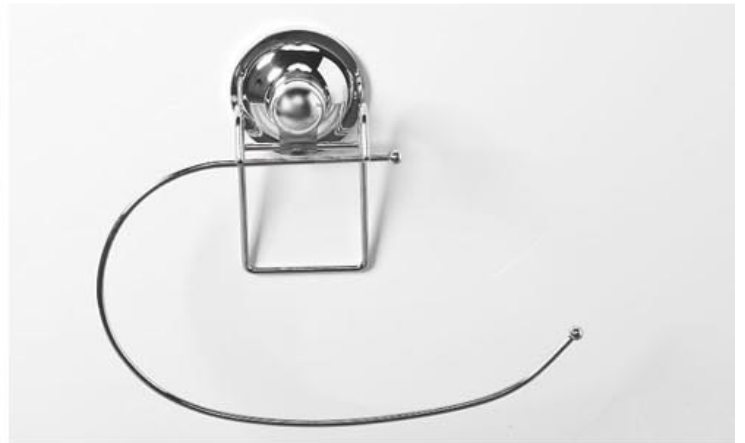

Suction Accessories  
® Electro-polish &  
Chrome Plated Series

Change Your Mind  
Change Your Life

- Easy to install
- No tools required
- No Drilling required
- No Screwing required

Soap Holder

GJ-2020 Chrome Plated  
GJ-2044 Stainless Steel

Towel Ring  
or Paper  
Roll Holder

GJ-2021 Chrome Plated  
GJ-2045 Stainless Steel

## Double Hooks

GJ-2022 Chrome Plated  
GJ-2046 Stainless Steel

GJ-2023 Chrome Plated  
GJ-2047 Stainless Steel

GJ-2024 Chrome Plated  
GJ-2048 Stainless Steel

*Hair Drier Holder*

*Book Rack*

GJ-2025 Chrome Plated  
GJ-2049 Stainless Steel

GJ-2026 Chrome Plated  
GJ-2050 Stainless Steel

1 Tier Shelf

2 Tier Shelf

GJ-2027 Chrome Plated  
GJ-2051 Stainless Steel

1 Tier Corner Basket

GJ-2028 Chrome Plated  
GJ-2052 Stainless Steel

2 Tier Small  
Corner Basket