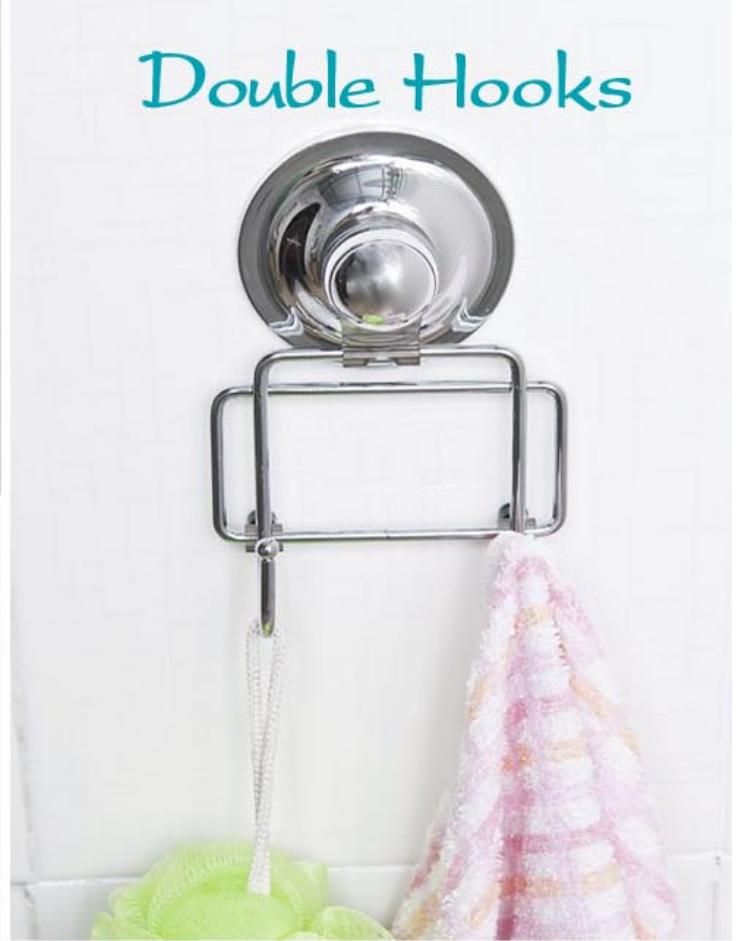

Suction Accessories  
® Electro-polish &  
Chrome Plated Series

Change Your Mind  
Change Your Life

- Easy to install
- No tools required
- No Drilling required
- No Screwing required

Soap Holder

GJ-2020 Chrome Plated  
GJ-2044 Stainless Steel

Towel Ring  
or Paper  
Roll Holder

GJ-2021 Chrome Plated  
GJ-2045 Stainless Steel

## Double Hooks

GJ-2022 Chrome Plated  
GJ-2046 Stainless Steel

GJ-2023 Chrome Plated  
GJ-2047 Stainless Steel

GJ-2024 Chrome Plated  
GJ-2048 Stainless Steel

*Hair Drier Holder*

*Book Rack*

GJ-2025 Chrome Plated  
GJ-2049 Stainless Steel