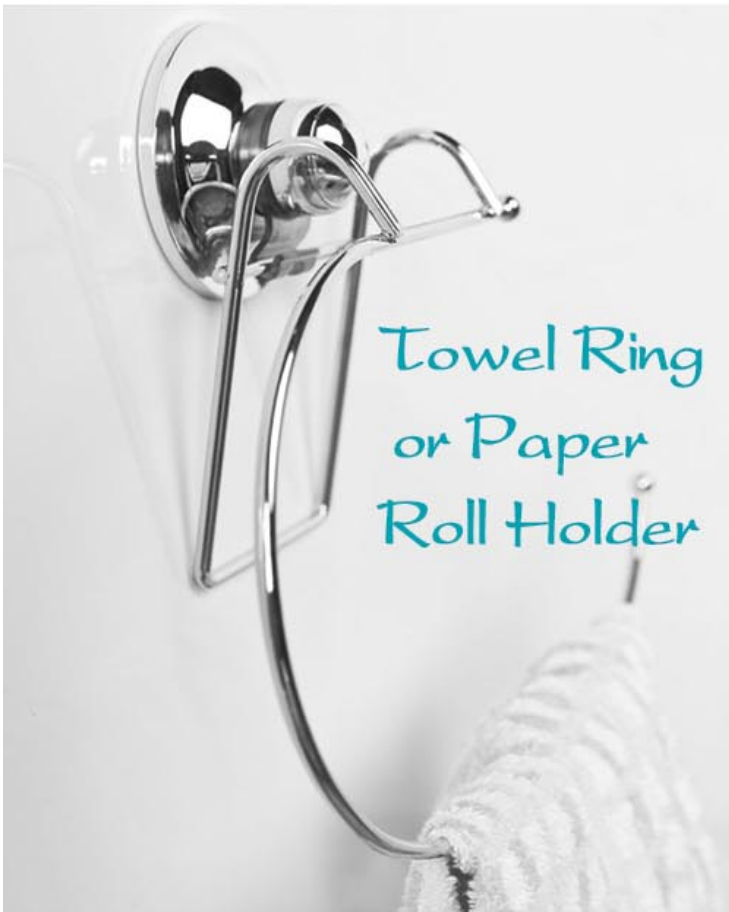

Suction Accessories  
® Electro-polish &  
Chrome Plated Series

Change Your Mind  
Change Your Life

- Easy to install
- No tools required
- No Drilling required
- No Screwing required

Soap Holder

GJ-2020 Chrome Plated  
GJ-2044 Stainless Steel