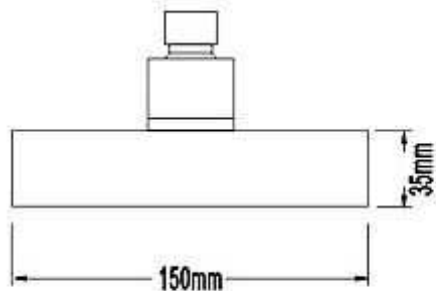

EX-T2002

1 功能镀铬花洒头
花洒水

1Functions chrome shower head
Saturating spray