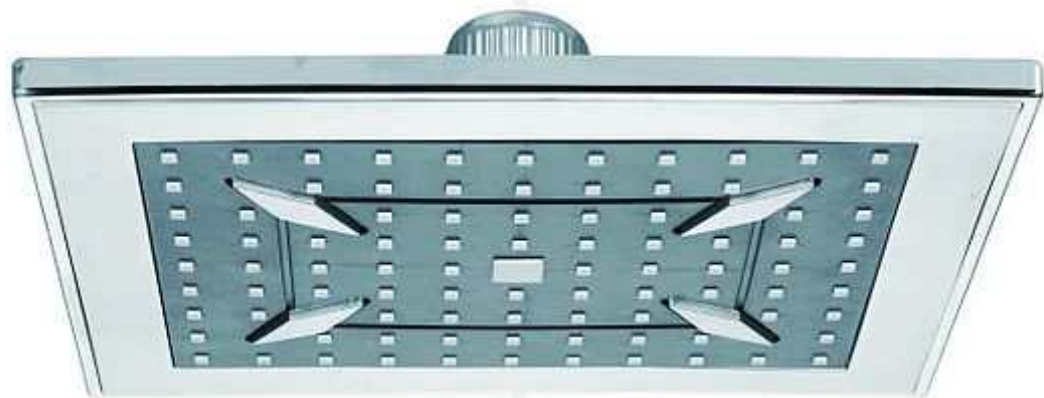

EX-D6026

雨淋式头顶花洒

材质: ABS

规格: 220X190X10mm
180X150X10mm

Top rain shower

material:ABS

specification: 220X190X10mm
180X150X10mm