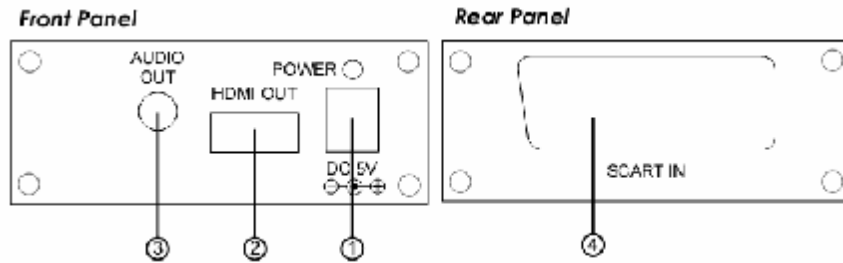

I. Introduction

A simple plug & play Scart to HDMI Converter.

II. Features

1. Scales up SCART RGB or video to HDTV 720p format.
2. Automatic lipsync(audio delay) ensures audio video synchronization.
3. 720p HDMI output at 50Hz or 60Hz vertical rate following input vertical rate.
4. SCART audio is incorporated into HDMI out as well as passthrough to phone-jack output.
5. Input video systems - NTSC3.58 / PAL / RGB 50Hz / RGB 60Hz auto-detection.
6. DVI compatible by using HDMI to DVI adaptor.

III. Operation Controls and Functions

1. POWER INPUT: Plug the supplied 5V DC power supply into the unit.
The LED will illuminate when connected.
2. HDMI OUT: Connect HDMI output port to the HDMI input of a HDMI display.
3. AUDIO OUT: Stereo L/R out.(Phone-Jack)
4. SCART IN: Use a SCART cable to connect the SCART output of your source equipment to this SCART input.

IV. Specifications

1. Input system:

Video System: NTSC3.58 video/PAL video/RGB50Hz/RGB60Hz auto-detection.
SCART RGB-Control pin(pin16) auto-detection for RGB/CVBS switching.
Audio System: Analog (L/R) Audio

When inputs are PAL/RGB50Hz, the output is 720p 50Hz.

SCART audio input passthrough phone-jack output

4. Output Connectors:

HDMI TYPE-A x1

Audio phone jack x1

5. Power:

DC 5V/2.1A, center positive

6. Dimension: 74.5(W)x148(L)x28(H)mm