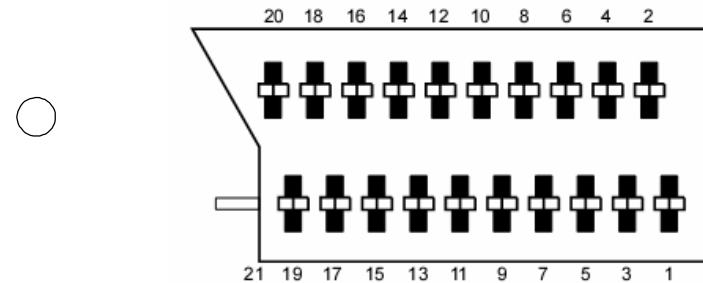

When inputs are PAL/RGB50Hz, the output is 720p 50Hz.

SCART audio input passthrough phone-jack output

4. Output Connectors:

HDMI TYPE-A x1

Audio phone jack x1

5. Power:

DC 5V/2.1A, center positive

6. Dimension: 74.5(W)x148(L)x28(H)mm

7. Weight: 0.25kgs

V. Scart input pin configuration

1. Audio output 1, Right channel.
2. Audio input 1, Right channel.
3. Audio output 2, Left channel.
4. GND.
5. GND.
6. Audio input 2, Left channel.
7. RGB Blue input.
8. Bypass.
9. GND.
10. Bypass.
11. RGB Green input.
12. Bypass.
13. GND.
14. GND.
15. Chroma or RGB Red input.
16. Bypass (fast blanking).
17. GND.
18. GND.
19. Video output.
20. Video Input.
21. GND/Shield.