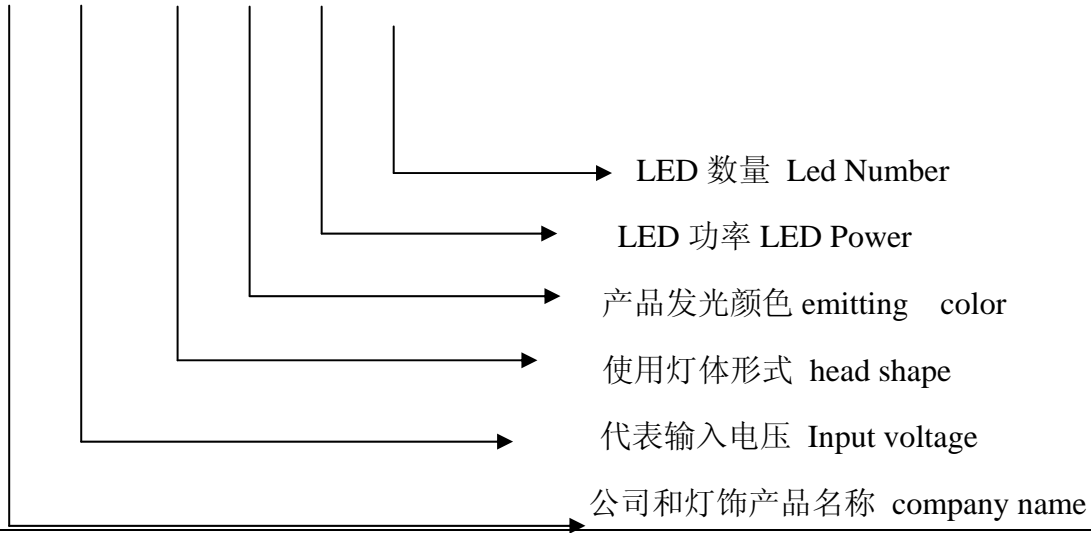

TD- □ □ □ □□- □

●成品图 product picture

实物图 Picture of real products

●LED 参数 Features

项目 Item	参数Parameter range
LED 型号 LED Name	TW-S350W
LED 批号 LED Mark	O52050HZ2T509166
LED 波长或色温 Wavelength λ d (nm) Or Tc (k)	3000-3500k,6000-6500K,7000-7500K
LED 颜色 LEDColor	WarmWhite,Pure White,Cool White