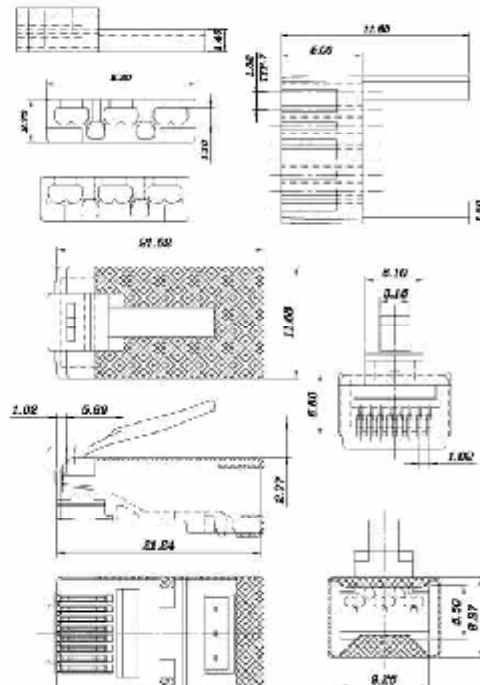

Features and benefits

- 6-50 micron RJ-45 staggered gold plated connectors
- Fitted with strain relief boots
- With or without reports made to the order
- 100% Tested Wiring Sequence and Continuity
- Excellent Attenuation and Crosstalk Characteristics
- Connector with staggered pin configuration to limit cross talk
- Exceed Category 6 requirement
- They are available in a variety of the lengths

Presentation

RJB01-UC6 Presentation

RJB01-SC6 Presentation

Order Information

Part number	Description	Inner box	Carton	Carton measurement	Carton weight
RJB01-UC6	Cat 6 UTP Modular plugs	500PCS	5000PCS	L 53.5cm × W 31.3cm × H 23.4cm	9KG
RJB01-SC6	Cat 6 FTP Modular plugs	500PCS	5000PCS	L 53.5cm × W 31.3cm × H 23.4cm	10KG