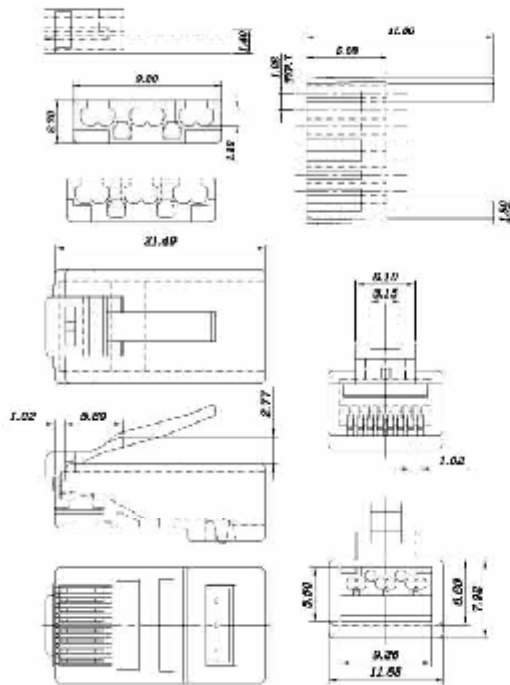

CAT 6 MODULAR PLUGS

PATCH CABLE RJB01-UC6 RJB01-SC6

Photo

Products Description

Boots offer cable-end color ID, strain relief and RJ45 plug tab protection from snagging on cables or connectors when routing in ceilings and under floors, Suitable for Indoor Installations.

Features and benefits

- 6-50 micron RJ-45 staggered gold plated connectors
- Fitted with strain relief boots
- With or without reports made to the order
- 100% Tested Wiring Sequence and Continuity
- Excellent Attenuation and Crosstalk Characteristics
- Connector with staggered pin configuration to limit cross talk
- Exceed Category 6 requirement
- They are available in a variety of the lengths

Presentation

RJB01-UC6 Presentation

RJB01-SC6 Presentation

Order Information

Part number	Description	Inner box	Carton	Carton measurement	Carton weight
RJB01-UC6	Cat 6 UTP Modular plugs	500PCS	5000PCS	L 53.5cm × W 31.3cm × H 23.4cm	9KG
RJB01-SC6	Cat 6 FTP Modular plugs	500PCS	5000PCS	L 53.5cm × W 31.3cm × H 23.4cm	10KG