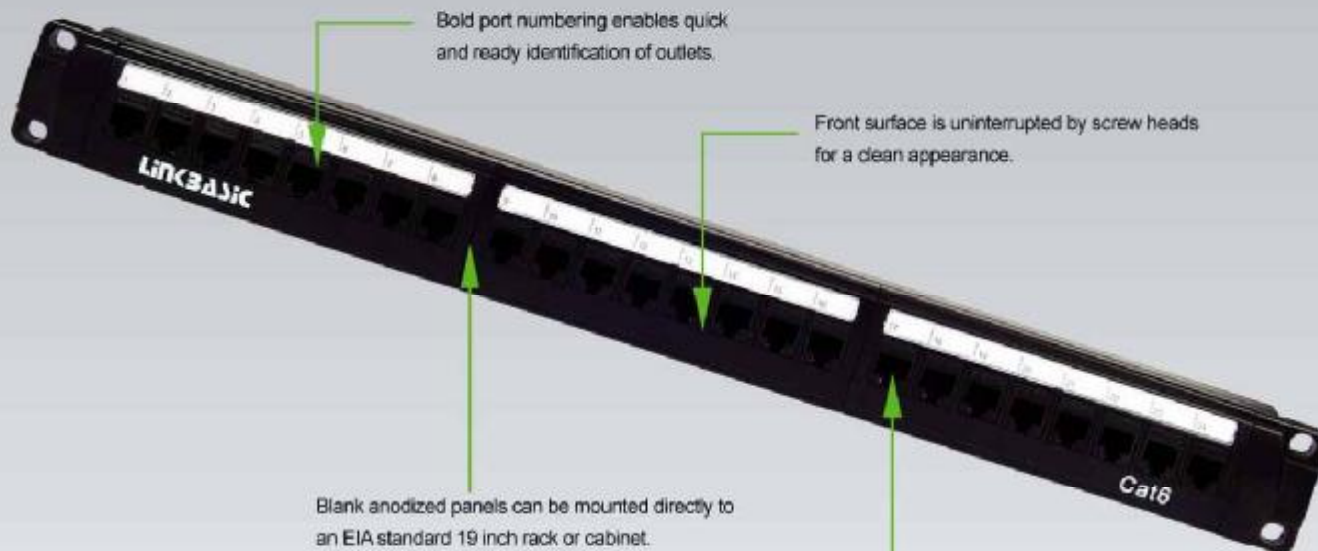

LINKBASIC

CAT 6 24-PORT PATCH PANEL

PATCH PANELS PNG24-UC6

Products Description

The patch panel is a 19 inch rack mountable RJ45 jack panels , Each panel has cutouts that accept virtually all snap-in jacks , the kits includes the new icon labels with plastic holders that you mount on the front of the panel for easy port identification .Blank anodized panels can be mounted directly to an EIA standard 19 inch relay back or cabinets .

Features and benefits

- Design to mount to any standard 19" rack or cabinet
- 24 -port Cat 6 Patch panel
- Space saving ,high-density 1U
- Black Electrostatic Powder-Coated Steel: phosphor bronze with tin plating over nickel . Meet or exceed the requirement of ANSI /TIA/EIA 568B.2
- Use keystone jacks and keystone inserts to configure your panel to accommodate a variety of schemes
- Sturdy Aluminum Plate around RJ 45 Jacks
- Phosphor bronze with 6-50 micro inches gold plated
- Available with T568 A .T568 B wiring pattern and meeting the requirement of Cat 6 standard
- Color Coded TIA/EIA 568A (international) and 568B (AT&T Standard) Wiring For Easy Installation
- Termination accepts 22,24 26 AWG (0.64 ,0.5 and 0.4)solid wires
- Metal sheet: Corrosion resistant steel
- Plastic :fire self -extinguish high impact plastic

Photo

JKG06-UC6

PANEL

Mounting Jacks

Support Bar

Presentation

CAT 6 24-PORT PATCH PANEL

PATCH PANELS PNG24-UC6

Bold port numbering enables quick and ready identification of outlets.

Front surface is uninterrupted by screw heads for a clean appearance.

Blank anodized panels can be mounted directly to an EIA standard 19 inch rack or cabinet.