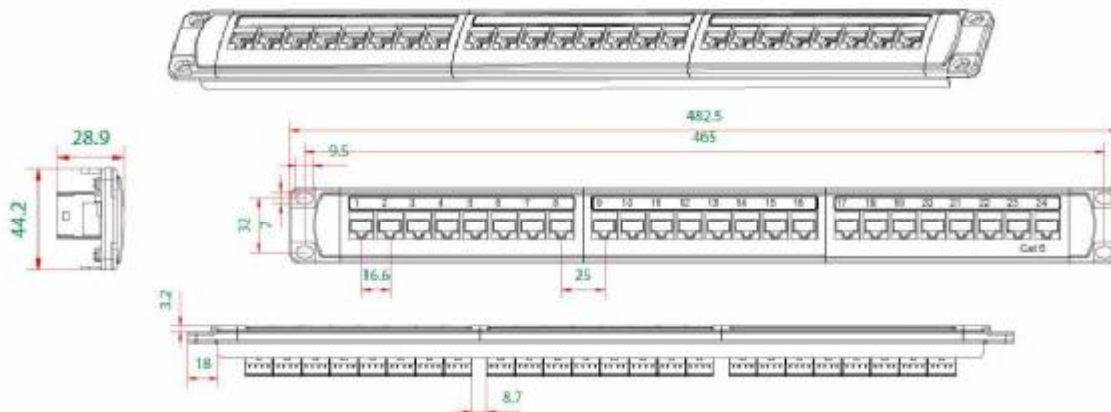

Features and benefits

- Design to mount to any standard 19" rack or cabinet
- 24 -port Cat 6 Patch panel
- Space saving ,high-density 1U
- Black Electrostatic Powder-Coated Steel: phosphor bronze with tin plating over nickel . Meet or exceed the requirement of ANSI /TIA/EIA 568B.2
- Use keystone jacks and keystone inserts to configure your panel to accommodate a variety of schemes
- Sturdy Aluminum Plate around RJ 45 Jacks
- Phosphor bronze with 6-50 micro inches gold plated
- Available with T568 A .T568 B wiring pattern and meeting the requirement of Cat 6 standard
- Color Coded TIA/EIA 568A (international) and 568B (AT&T Standard) Wiring For Easy Installation
- Termination accepts 22,24 26 AWG (0.64 ,0.5 and 0.4)solid wires
- Metal sheet: Corrosion resistant steel
- Plastic :fire self -extinguish high impact plastic

Photo

JKG06-UC6

PANEL

Mounting Jacks

Support Bar

Presentation

CAT 6 24-PORT PATCH PANEL

PATCH PANELS PNG24-UC6

Bold port numbering enables quick and ready identification of outlets.

Front surface is uninterrupted by screw heads for a clean appearance.

Blank anodized panels can be mounted directly to an EIA standard 19 inch rack or cabinet.

Order Information

Part number	Description	Inner box	Carton	Carton measurement	Carton weight
PNG24-UC6	Cat 6 24-port patch panel	1PC	10PCS	L 53.5cm × W 31.3cm × H 23.4cm	8.5KG