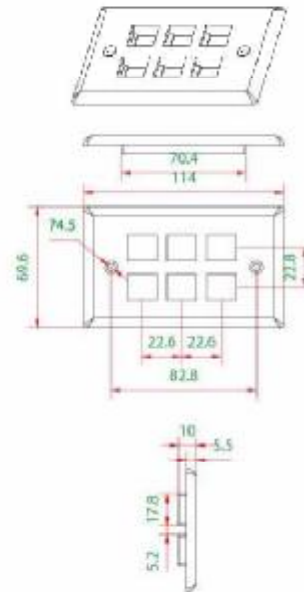

Features and benefits

- One, two, three, four and six port
- designed for for Cat 5e or Cat 6 performance and meet EIA/TIA specifications
- Fit for RJ45 keystone jack outlet plates
- packing includes the modular faceplate and two mounting screws for Installation
- Material: PC or ABS
- Color: white or Ivory

Presentation

OUS01 Presentation OUS02 Presentation

OUS03 Presentation

OUS04 Presentation

OUS06 Presentation

US STYLE FACEPLATE

FACEPLATE OUS01 OUS02 OUS03 OUS04 OUS06

Photo

Installment instructions

The back of the faceplate.

Carefully seat the jacks over the back of the faceplate.

Align the jack to the slot.

Snap the jack in place.

Order Information

Part number	Description	Inner box	Carton	Carton measurement	Carton weight
OUS01	One port USA faceplate	20PCS	200PCS	L 53.5cm × W 31.3cm × H 23.4cm	6.5KG
OUS02	Two ports USA faceplate	20PCS	200PCS	L 53.5cm × W 31.3cm × H 23.4cm	6.5KG
OUS03	Three ports USA faceplate	20PCS	200PCS	L 53.5cm × W 31.3cm × H 23.4cm	6.5KG
OUS04	Four ports USA faceplate	20PCS	200PCS	L 53.5cm × W 31.3cm × H 23.4cm	6.5KG
OUS06	Six ports USA faceplate	20PCS	200PCS	L 53.5cm × W 31.3cm × H 23.4cm	6.5KG