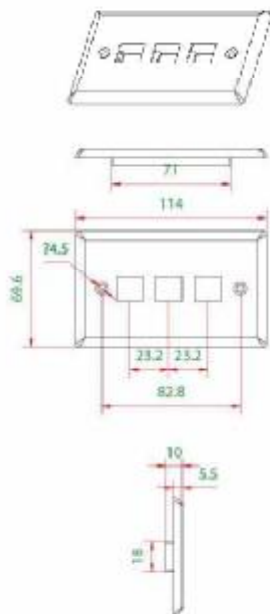

Features and benefits

- One, two, three, four and six port
- designed for for Cat 5e or Cat 6 performance and meet EIA/TIA specifications
- Fit for RJ45 keystone jack outlet plates
- packing includes the modular faceplate and two mounting screws for Installation
- Material: PC or ABS
- Color: white or Ivory

Presentation

OUS01 Presentation OUS02 Presentation

OUS03 Presentation

OUS04 Presentation

OUS06 Presentation

US STYLE FACEPLATE

FACEPLATE OUS01 OUS02 OUS03 OUS04 OUS06

Photo

Installment instructions

The back of the faceplate.

Carefully seat the jacks over the back of the faceplate.

Align the jack to the slot.

Snap the jack in place.

Order Information

Part number	Description	Inner box	Carton	Carton measurement	Carton weight
OUS01	One port USA faceplate	20PCS	200PCS	L 53.5cm × W 31.3cm × H 23.4cm	6.5KG
OUS02	Two ports USA faceplate	20PCS	200PCS	L 53.5cm × W 31.3cm × H 23.4cm	6.5KG
OUS03	Three ports USA faceplate	20PCS	200PCS	L 53.5cm × W 31.3cm × H 23.4cm	6.5KG
OUS04	Four ports USA faceplate	20PCS	200PCS	L 53.5cm × W 31.3cm × H 23.4cm	6.5KG
OUS06	Six ports USA faceplate	20PCS	200PCS	L 53.5cm × W 31.3cm × H 23.4cm	6.5KG