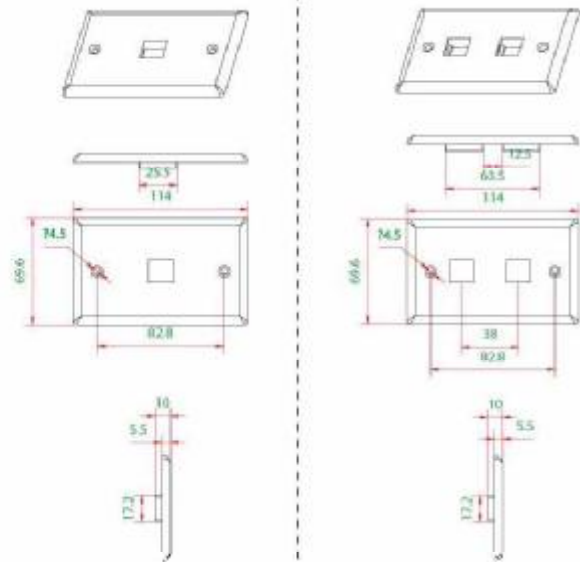

US STYLE FACEPLATE

FACEPLATE OUS01 OUS02 OUS03 OUS04 OUS06

Products Description

The wall plates is made from high-impact ABS plastic, making for years of durable use. Each delivers high speed of for all your high-speed applications to the desktop.

Features and benefits

- One, two, three, four and six port
- designed for for Cat 5e or Cat 6 performance and meet EIA/TIA specifications
- Fit for RJ45 keystone jack outlet plates
- packing includes the modular faceplate and two mounting screws for Installation
- Material: PC or ABS
- Color: white or Ivory

Presentation

OUS01 Presentation OUS02 Presentation

OUS03 Presentation

OUS04 Presentation

OUS06 Presentation

US STYLE FACEPLATE

FACEPLATE OUS01 OUS02 OUS03 OUS04 OUS06

Photo

Installment instructions

The back of the faceplate.

Carefully seat the jacks over the back of the faceplate.

Align the jack to the slot.

Snap the jack in place.

Order Information

Part number	Description	Inner box	Carton	Carton measurement	Carton weight
OUS01	One port USA faceplate	20PCS	200PCS	L 53.5cm × W 31.3cm × H 23.4cm	6.5KG
OUS02	Two ports USA faceplate	20PCS	200PCS	L 53.5cm × W 31.3cm × H 23.4cm	6.5KG
OUS03	Three ports USA faceplate	20PCS	200PCS	L 53.5cm × W 31.3cm × H 23.4cm	6.5KG
OUS04	Four ports USA faceplate	20PCS	200PCS	L 53.5cm × W 31.3cm × H 23.4cm	6.5KG
OUS06	Six ports USA faceplate	20PCS	200PCS	L 53.5cm × W 31.3cm × H 23.4cm	6.5KG