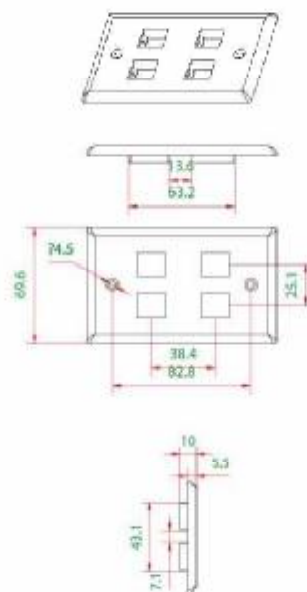

Features and benefits

- One, two, three, four and six port
- designed for for Cat 5e or Cat 6 performance and meet EIA/TIA specifications
- Fit for RJ45 keystone jack outlet plates
- packing includes the modular faceplate and two mounting screws for Installation
- Material: PC or ABS
- Color: white or Ivory

Presentation

OUS01 Presentation OUS02 Presentation

OUS03 Presentation

OUS04 Presentation

OUS06 Presentation

US STYLE FACEPLATE

FACEPLATE OUS01 OUS02 OUS03 OUS04 OUS06

Photo

Installment instructions

The back of the faceplate.

Carefully seat the jacks over the back of the faceplate.

Align the jack to the slot.

Snap the jack in place.

Order Information

Part number	Description	Inner box	Carton	Carton measurement	Carton weight
OUS01	One port USA faceplate	20PCS	200PCS	L 53.5cm × W 31.3cm × H 23.4cm	6.5KG
OUS02	Two ports USA faceplate	20PCS	200PCS	L 53.5cm × W 31.3cm × H 23.4cm	6.5KG
OUS03	Three ports USA faceplate	20PCS	200PCS	L 53.5cm × W 31.3cm × H 23.4cm	6.5KG
OUS04	Four ports USA faceplate	20PCS	200PCS	L 53.5cm × W 31.3cm × H 23.4cm	6.5KG
OUS06	Six ports USA faceplate	20PCS	200PCS	L 53.5cm × W 31.3cm × H 23.4cm	6.5KG