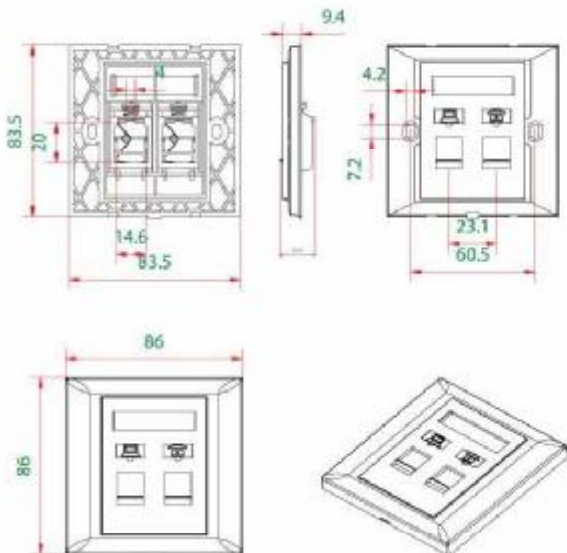

UK STYLE FACEPLATE

FACEPLATE OUD21 OUD22 OUD24

Presentation

OU21 Presentation

OU22 Presentation

Products Description

The wall plate is made from high-impact ABS plastic, making for years of durable use. Each delivers high speed of for all your high-speed applications to the desktop. Perfectly blends into the decor of your home or office ,Protects and hides your network connections ,Accepts all keystone inserts. Standard 110 type IDC termination makes installation fast and easy.

Features and benefits

- One ,two , four and six ports
- Designed for for Cat 5e or Cat 6 performance and meet EIA/TIA specifications
- Fit for RJ45 keystone jack outlet plates
- Packing includes the modular faceplate and two mounting screws for Installation
- Material: PC or ABS
- Color: white or Ivory