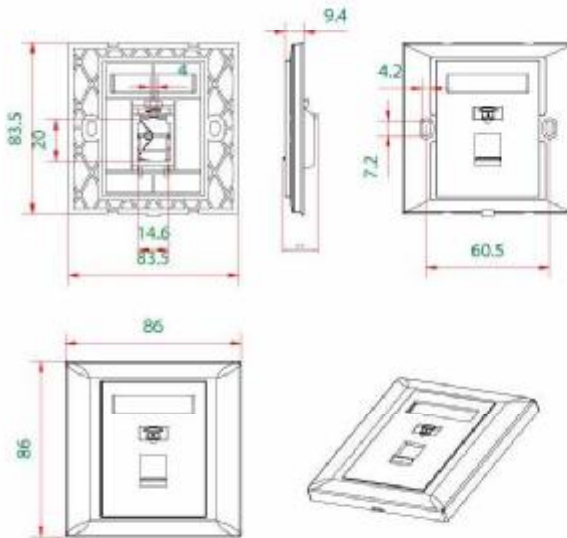

UK STYLE FACEPLATE

FACEPLATE OUD21 OUD22 OUD24

Presentation

OU21 Presentation

OU22 Presentation

Products Description

The wall plate is made from high-impact ABS plastic, making for years of durable use. Each delivers high speed of for all your high-speed applications to the desktop. Perfectly blends into the decor of your home or office ,Protects and hides your network connections ,Accepts all keystone inserts. Standard 110 type IDC termination makes installation fast and easy.

Features and benefits

- One ,two , four and six ports
- Designed for for Cat 5e or Cat 6 performance and meet EIA/TIA specifications
- Fit for RJ45 keystone jack outlet plates
- Packing includes the modular faceplate and two mounting screws for Installation
- Material: PC or ABS
- Color: white or Ivory